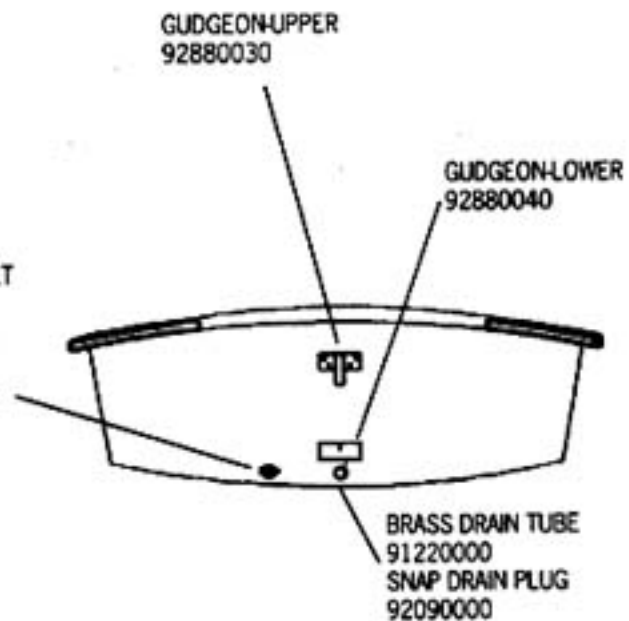

DRAIN PLUG W/GASKET
10091000
GASKET,
10092025
DRAIN PLUG HOUSING
10092000