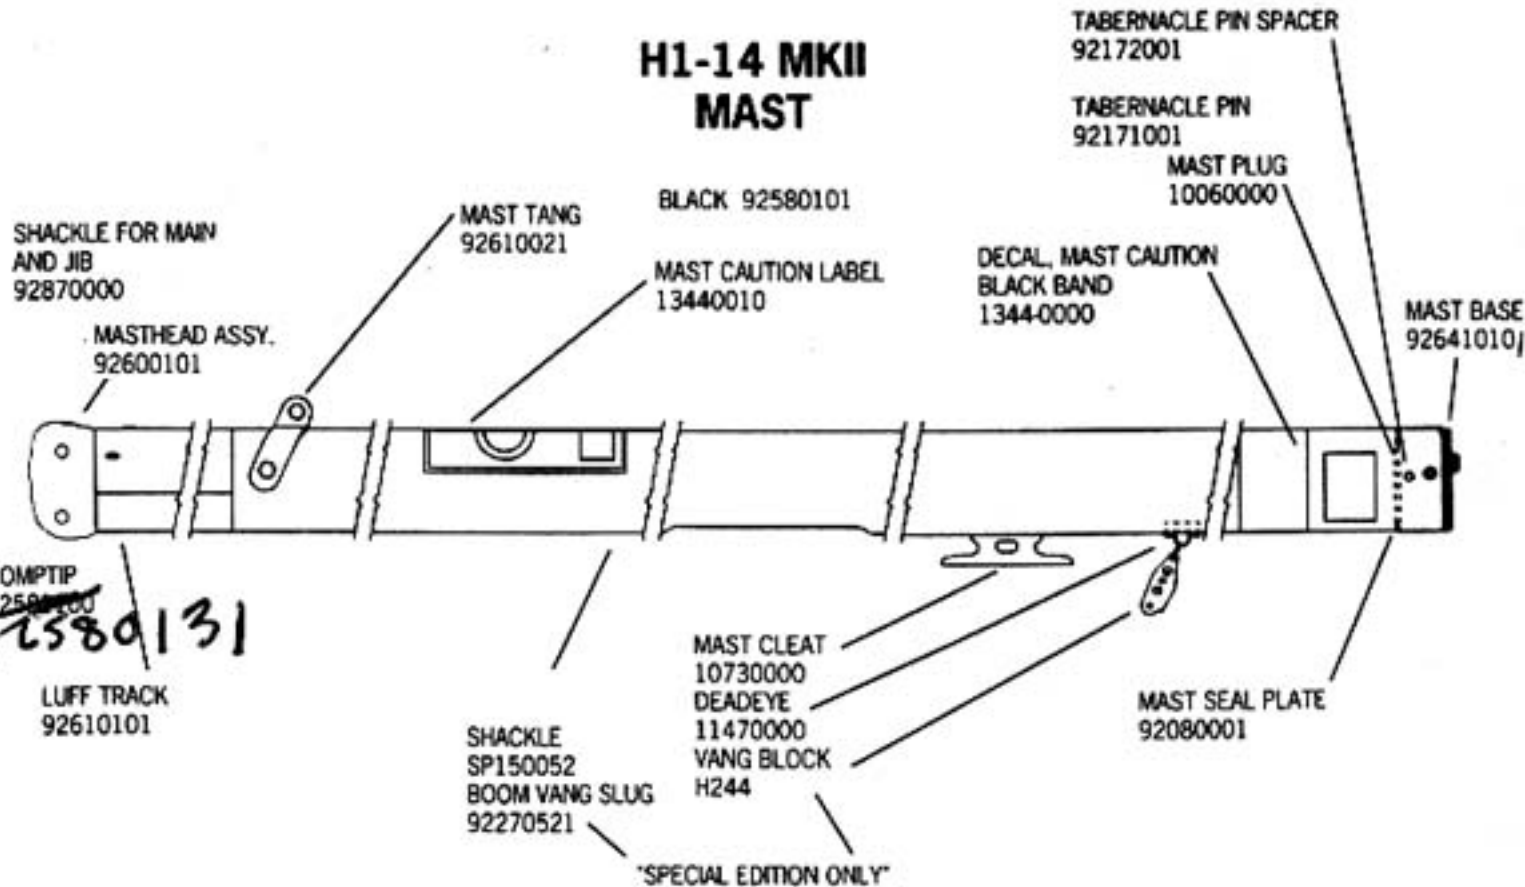

H1-14 MKII MAST