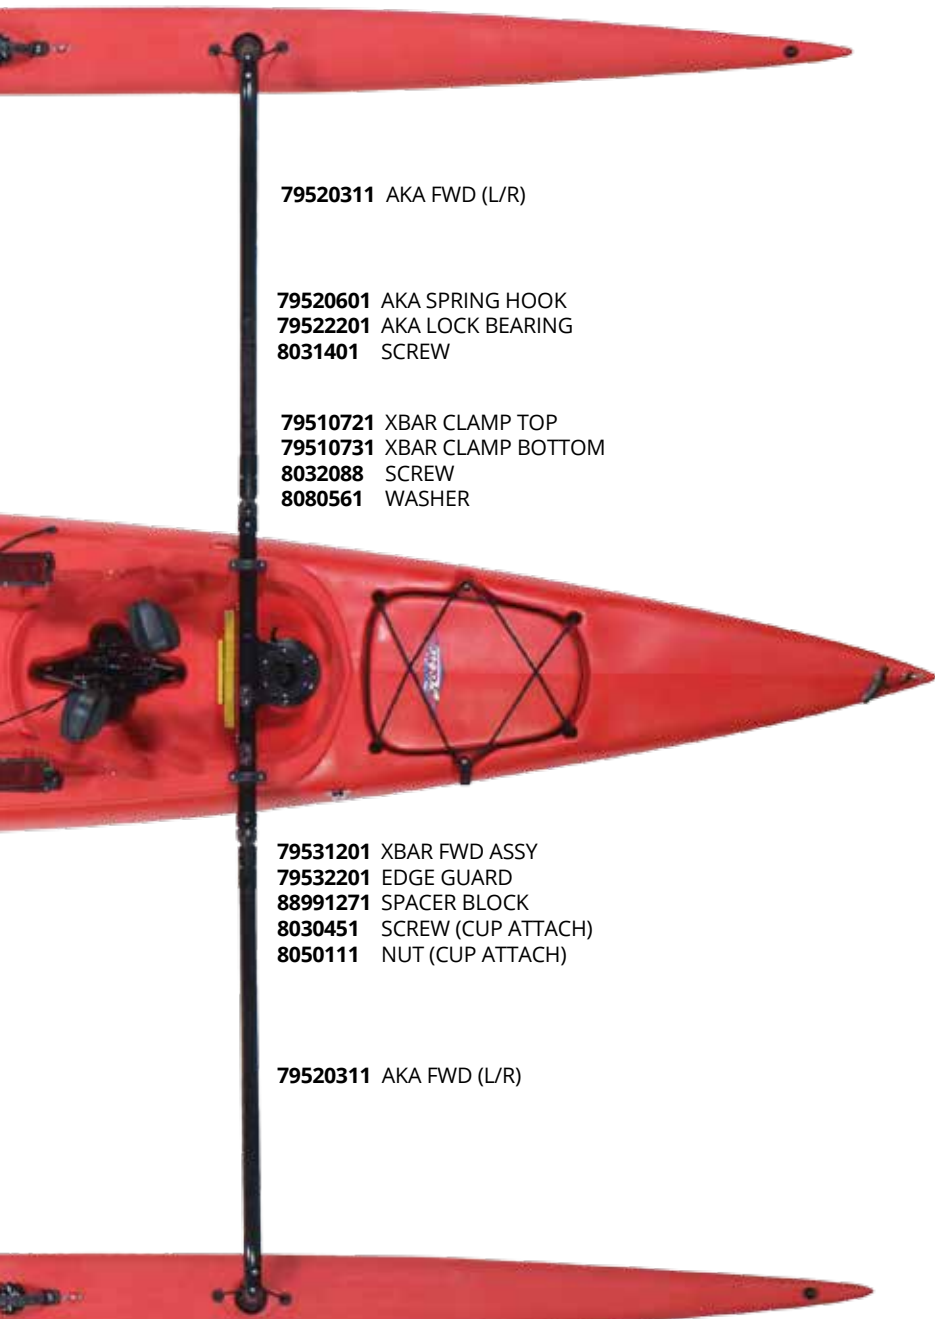

79520311 AKA FWD (L/R)

- **79520601** AKA SPRING HOOK
- **79522201** AKA LOCK BEARING
- **8031401** SCREW

- **79510721** XBAR CLAMP TOP
- **79510731** XBAR CLAMP BOTTOM
- **8032088** SCREW
- **8080561** WASHER

- **79531201** XBAR FWD ASSY
- **79532201** EDGE GUARD
- **88991271** SPACER BLOCK
- **8030451** SCREW (CUP ATTACH)
- **8050111** NUT (CUP ATTACH)

79520311 AKA FWD (L/R)

71125501
AKA DOUBLE SHOCK CORD ASSY

88991311 MAST CAP

88991121 MAST TANDEM ISLAND (2 PC)

- **88998514** SAIL DUNE -2014
- **88998515** SAIL SMOKE -2014
- **88998516** SAIL BREEZE -2014

- **88995511** SAIL DUNE 2015+
- **88995512** SAIL SMOKE 2015+
- **88995513** SAIL BREEZE 2015+

- **88998521** BATTEN #1 (3/8" 186" W/ CAP)
- **88999519** BATTEN CAP 3/8"
- **88998522** BATTEN #2 (3/16" 42 1/2" W/ CAP)
- **88998523** BATTEN #3 (3/16" 39 1/2" W/ CAP)
- **91011001** BATTEN CAP 3/16"

RH112WHT BATTEN TIE LINE (REQ 18" PER)

22080011 BATTEN LUFF PROTECTOR CAP SET

- **79533001** MAST BEARING PLATE (REQ 2)
- **8031231** SCREW
- **8050801** NUT
- **90610111** BEARINGS (EA / REQ 24)

8004381 (12') FURLING LINE

79511101 MAST BASE

- **79514101** MAST RECEIVER
- **8030261** MOUNTING SCREW
- **8080211** WASHER

71320001 GASKET