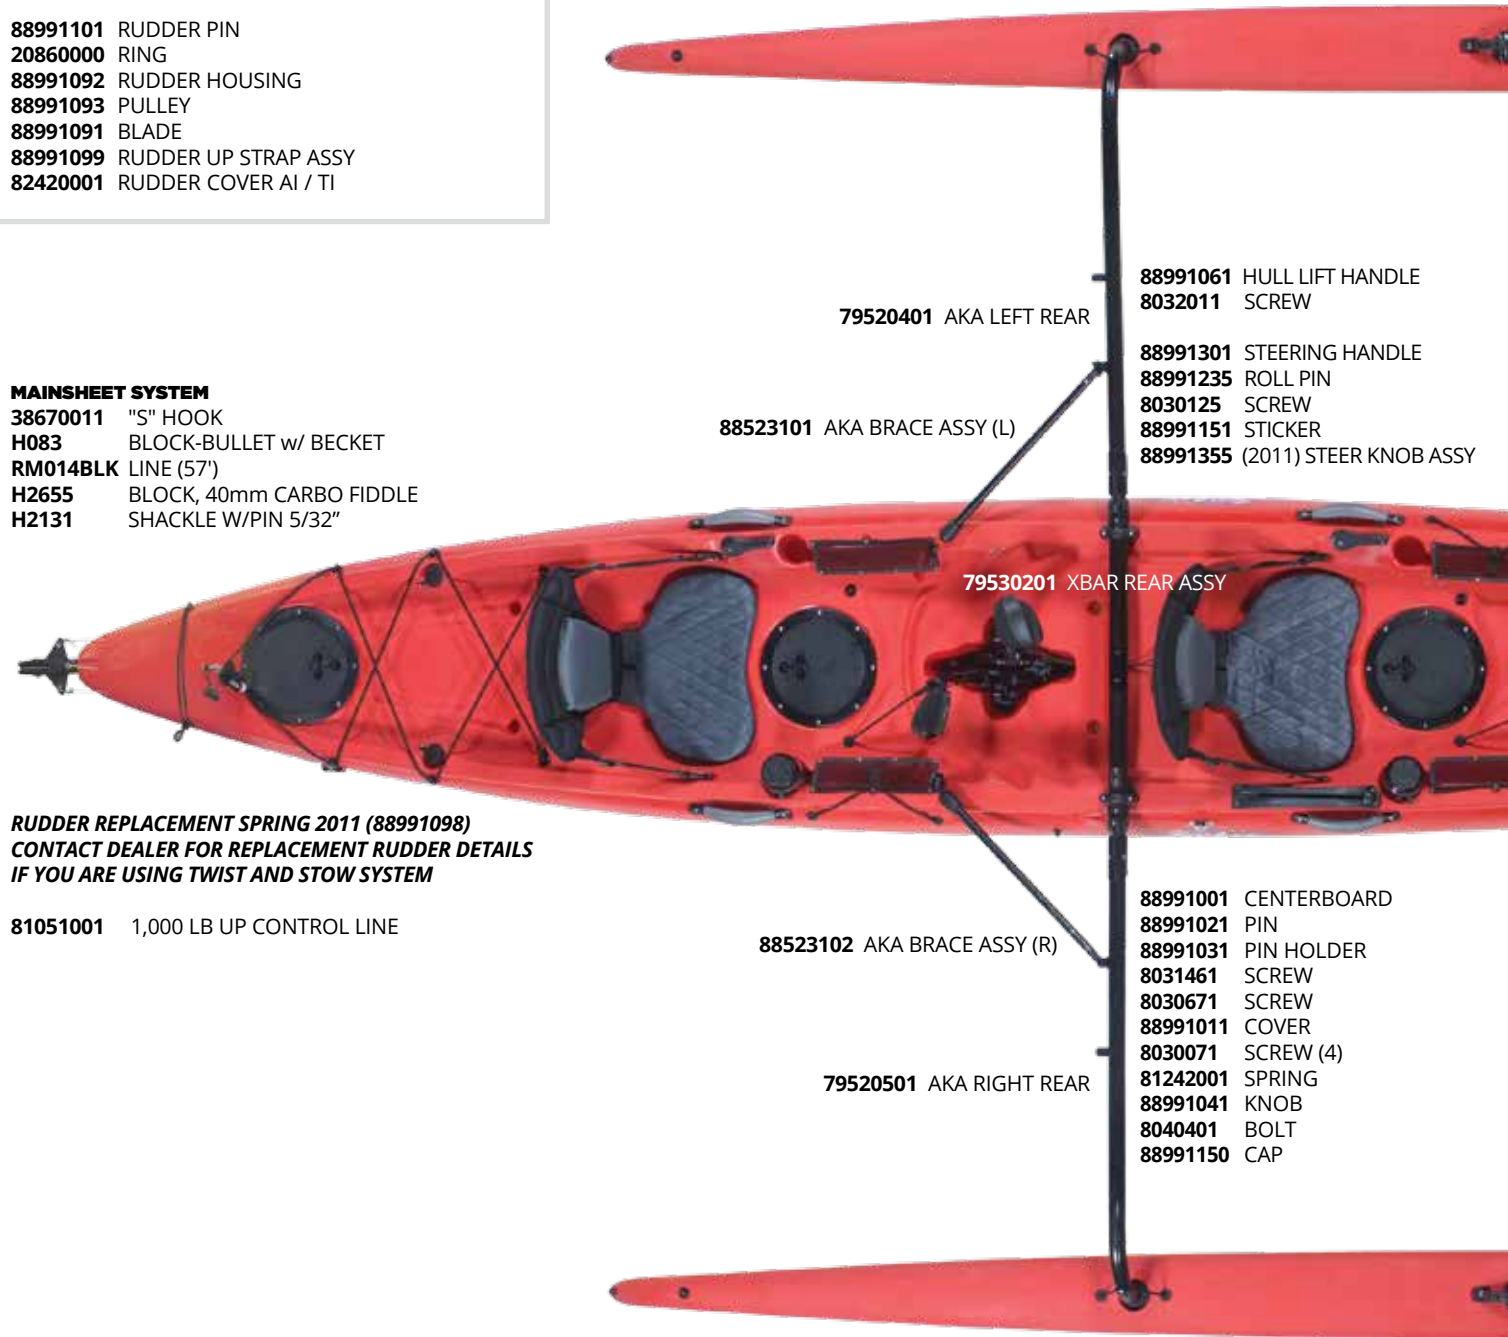

RUDDER PARTS

88991094 GUDGEON (3 HOLE)

CURRENT

- 8030214 1/4-20 SCREW (2)
- 8030355 5/16-24 SCREW (1) LOWER

OLDER (2 HOLE GUDGEON)

- 8030214 1/4-20 SCREW (1) (OR 2*)
- 8030346 1/4-20 STUD-NUT HEAD PH17-4 (1) LOWER
*OLDEST, LOWER LATER REPLACED BY
8030346 STUD (STRONGER FOR 2 HOLE)

- 88991101 RUDDER PIN
- 20860000 RING
- 88991092 RUDDER HOUSING
- 88991093 PULLEY
- 88991091 BLADE
- 88991099 RUDDER UP STRAP ASSY
- 82420001 RUDDER COVER AI / TI

MAINSHEET SYSTEM

- 38670011 "S" HOOK
- H083 BLOCK-BULLET w/ BECKET
- RM014BLK LINE (57')
- H2655 BLOCK, 40mm CARBO FIDDLE
- H2131 SHACKLE W/PIN 5/32"

**RUDDER REPLACEMENT SPRING 2011 (88991098)
CONTACT DEALER FOR REPLACEMENT RUDDER DETAILS
IF YOU ARE USING TWIST AND STOW SYSTEM**

81051001 1,000 LB UP CONTROL LINE

- 88991303 AMA PAPAYA
- 88991304 AMA HIBISCUS
- 88991314 AMA NEW RED
- 88991305 AMA DUNE
AMAS AVAILABLE WITH 2015+
BOW SHAPE ONLY