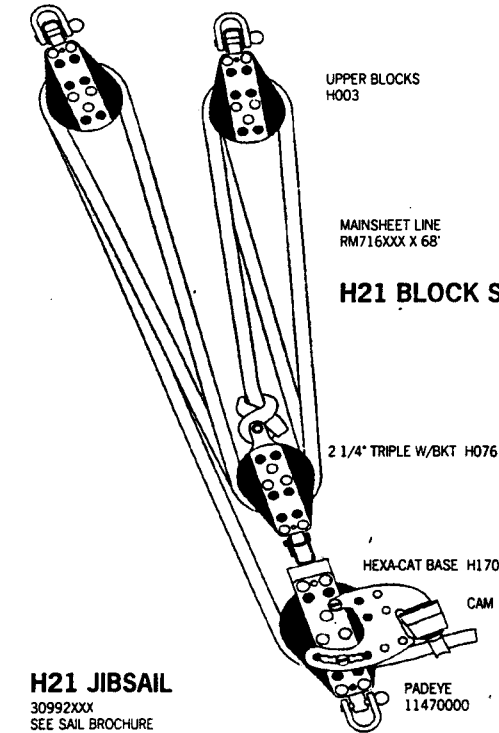

H21 BLOCK SET