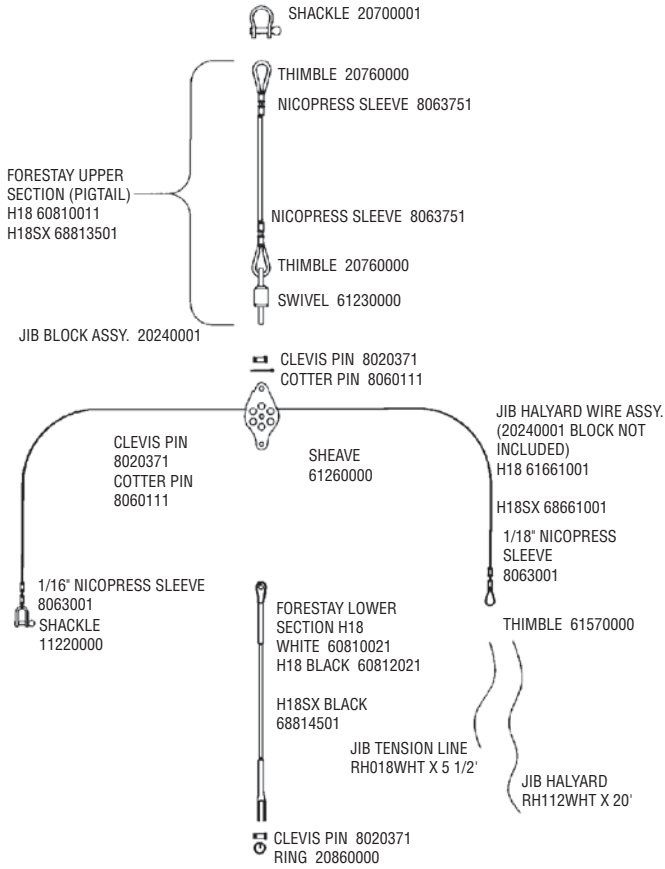

H18 / H18SX FORESTAY & JIB HALYARD