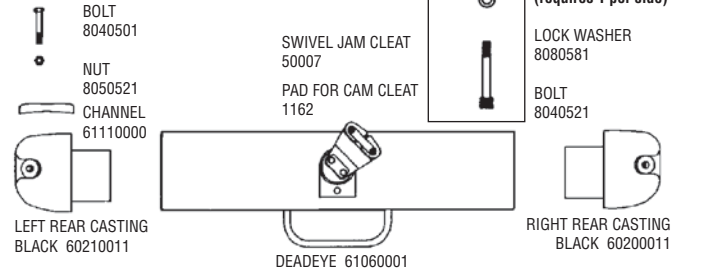

H18 REAR CROSSBAR

REAR CROSSBAR - EXTRUSION ONLY BLACK 60191211