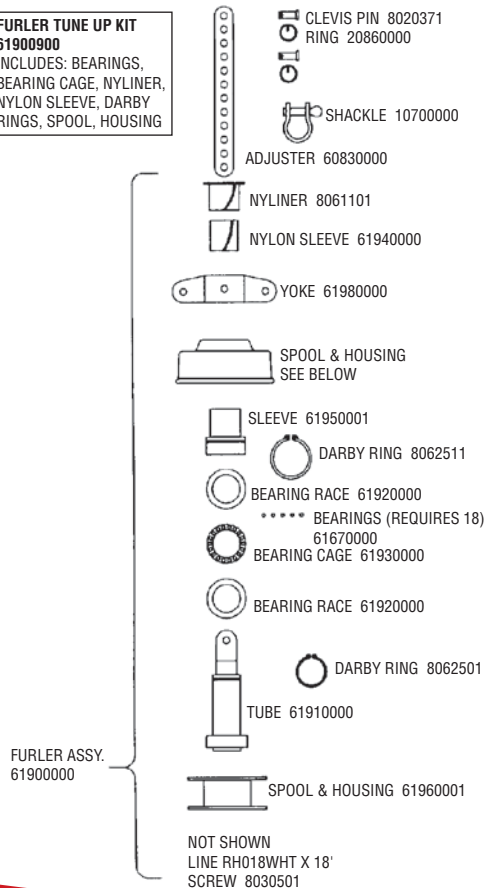

H18 / H18SX ROLLER FURLER

FURLER TUNE UP KIT 61900900
INCLUDES: BEARINGS, BEARING CAGE, NYLINER, NYLON SLEEVE, DARBY RINGS, SPOOL, HOUSING