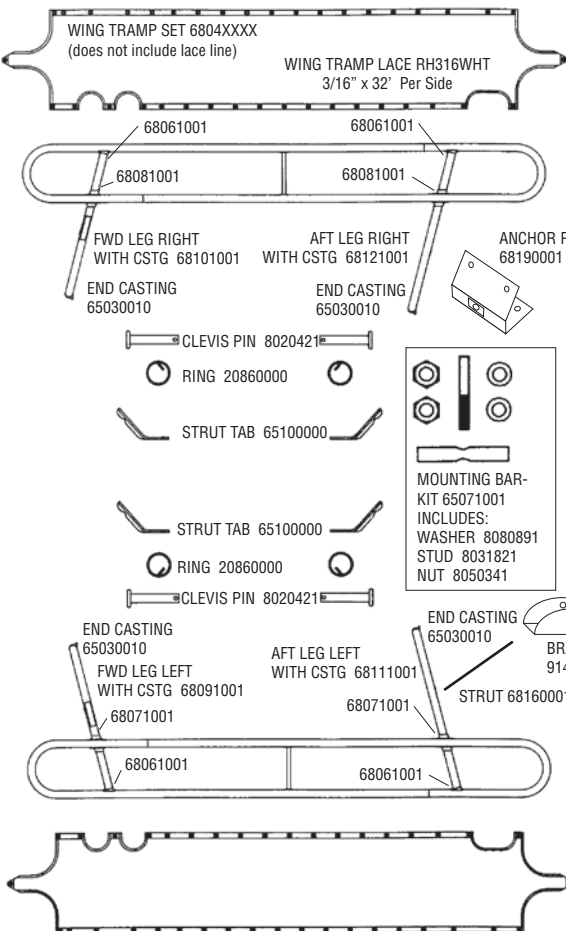

H18 MAIN SAIL & BATTENS

H18 60991XXX / H18SX 68991XXX
SEE NUMERICAL SECTION

14" SAIL NUMBERS

	BLACK	WHITE
#1	12710030	12710000
#2	12720030	12720000
#3	12730030	12730000
#4	12740030	12740000
#5	12750030	12750000
#6&9	12760030	12760000
#7	12770030	12770000
#8	12780030	12780000
#0	12700030	12700000

MAIN CLEW PLATE-PAIR (W/RIVETS) 62270000

SAIL BAG 21310000

JIB SAIL

H18 60992XXX
H18SX 68992XXX

H18 / H18SX BOOM

BOOM ASSEMBLY BLACK
60720011

OUTHHAUL CAR ASSY 60220001 (OUTHHAUL AND SHOCK CORD NOT INCLUDED)

SX18 WINGS

SX WINGS PARTS KIT
68060101
(EVERYTHING EXCEPT
WINGS, TRAMPS, LINES
AND EXTENSION)

CLEVIS PIN 8020061
RING 10860001

H18 BLOCK SET WITH LINE

PART GUIDES