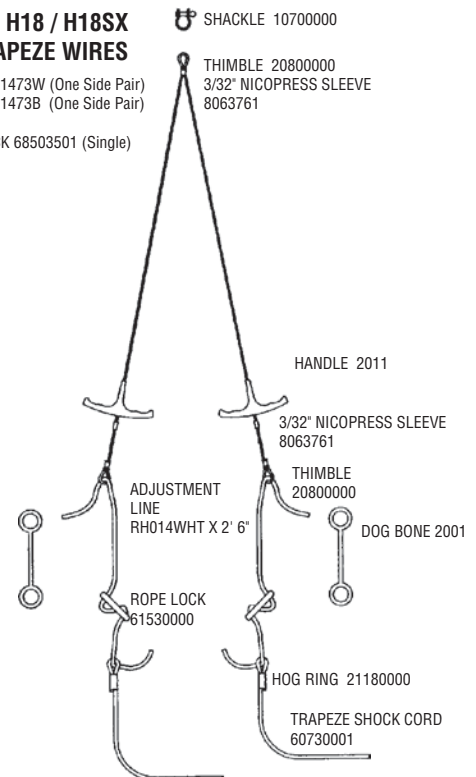

## H18 / H18SX ROLLER FURLER

**FURLER TUNE UP KIT 61900900**  
INCLUDES: BEARINGS, BEARING CAGE, NYLINER, NYLON SLEEVE, DARBY RINGS, SPOOL, HOUSING

## H18 / H18SX BRIDLES

CLEVIS PIN 8020371  
RING 20860000

BRIDLE  
WHITE 60820001  
BLACK 60822001

## H18 / H18SX TRAPEZE WIRES

H18 WHITE 1473W (One Side Pair)  
H18 BLACK 1473B (One Side Pair)

H18SX BLACK 68503501 (Single)

CLEVIS PIN 8020371  
RING 20860000

# H18 MAIN SAIL & BATTENS

H18 60991XXX / H18SX 68991XXX  
SEE NUMERICAL SECTION

14" SAIL NUMBERS

	BLACK	WHITE
#1	12710030	12710000
#2	12720030	12720000
#3	12730030	12730000
#4	12740030	12740000
#5	12750030	12750000
#6&9	12760030	12760000
#7	12770030	12770000
#8	12780030	12780000
#0	12700030	12700000