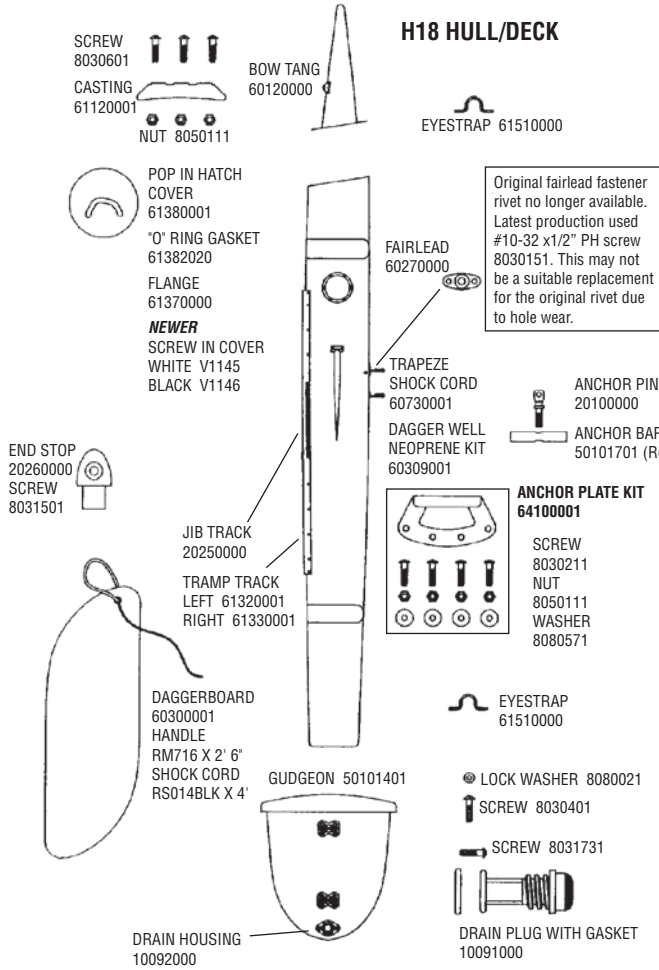

# HOBIE 18 / 18 SX

Decals -  
 12451130 "Hobie" Red Each  
 12451021 "Hobie" Diamond 36" Red  
 12452000 Silver pin stripe (ft)