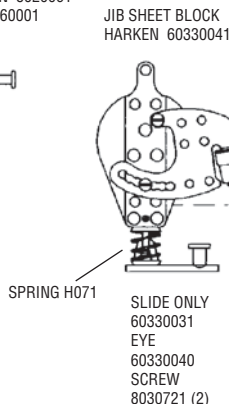

# H18 MAIN SAIL & BATTENS

H18 60991XXX / H18SX 68991XXX  
SEE NUMERICAL SECTION

14" SAIL NUMBERS

	BLACK	WHITE
#1	12710030	12710000
#2	12720030	12720000
#3	12730030	12730000
#4	12740030	12740000
#5	12750030	12750000
#6&9	12760030	12760000
#7	12770030	12770000
#8	12780030	12780000
#0	12700030	12700000

## JIB SAIL

H18 60992XXX  
H18SX 68992XXX

## OUTHHAUL CAR ASSY 60220001 (OUTHHAUL AND SHOCK CORD NOT INCLUDED)

## H18 BLOCK SET WITH LINE

PART GUIDES