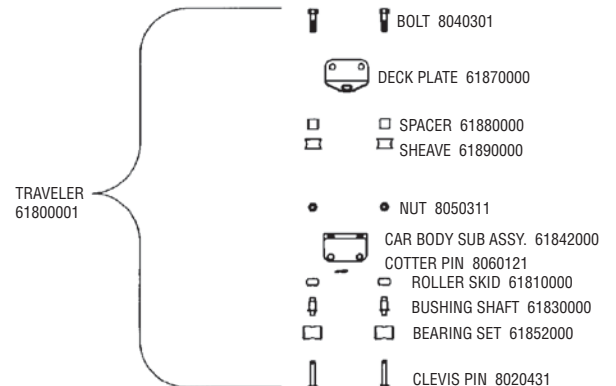

H18 MAIN TRAVELER CAR