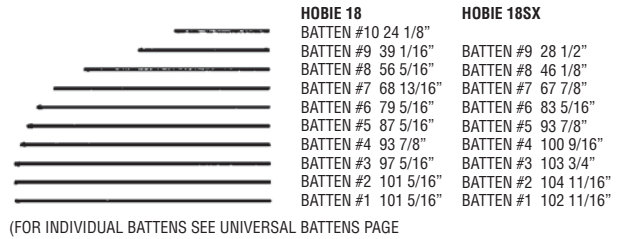

H18 MAIN SAIL & BATTENS

H18 60991XXX / H18SX 68991XXX
SEE NUMERICAL SECTION

14" SAIL NUMBERS

	BLACK	WHITE
#1	12710030	12710000
#2	12720030	12720000
#3	12730030	12730000
#4	12740030	12740000
#5	12750030	12750000
#6&9	12760030	12760000
#7	12770030	12770000
#8	12780030	12780000
#0	12700030	12700000

MAIN CLEW PLATE-PAIR (W/RIVETS) 62270000

SAIL BAG 21310000

JIB SAIL

H18 60992XXX
H18SX 68992XXX

H18 / H18SX BOOM

BOOM ASSEMBLY BLACK
60720011

OUTHHAUL CAR ASSY 60220001 (OUTHHAUL AND SHOCK CORD NOT INCLUDED)

SX18 WINGS

SX WINGS PARTS KIT
68060101
(EVERYTHING EXCEPT
WINGS, TRAMPS, LINES
AND EXTENSION)

CLEVIS PIN 8020061
RING 10860001

H18 BLOCK SET WITH LINE

PART GUIDES