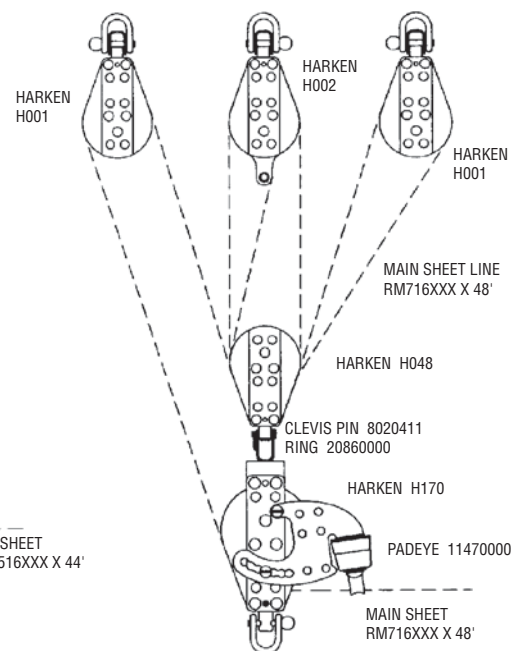

## SX18 WINGS

SX WINGS PARTS KIT  
68060101  
(EVERYTHING EXCEPT  
WINGS, TRAMPS, LINES  
AND EXTENSION)

CLEVIS PIN 8020061  
RING 10860001

## H18 BLOCK SET WITH LINE

PART GUIDES