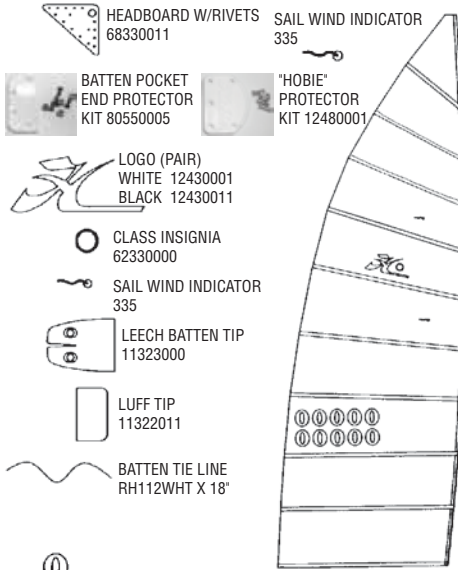

## H18 / H18SX TRAPEZE WIRES

H18 WHITE 1473W (One Side Pair)  
H18 BLACK 1473B (One Side Pair)

H18SX BLACK 68503501 (Single)

CLEVIS PIN 8020371  
RING 20860000

# H18 MAIN SAIL & BATTENS

H18 60991XXX / H18SX 68991XXX  
SEE NUMERICAL SECTION

14" SAIL NUMBERS

	BLACK	WHITE
#1	12710030	12710000
#2	12720030	12720000
#3	12730030	12730000
#4	12740030	12740000
#5	12750030	12750000
#6&9	12760030	12760000
#7	12770030	12770000
#8	12780030	12780000
#0	12700030	12700000

MAIN CLEW PLATE-PAIR (W/RIVETS) 62270000

SAIL BAG 21310000