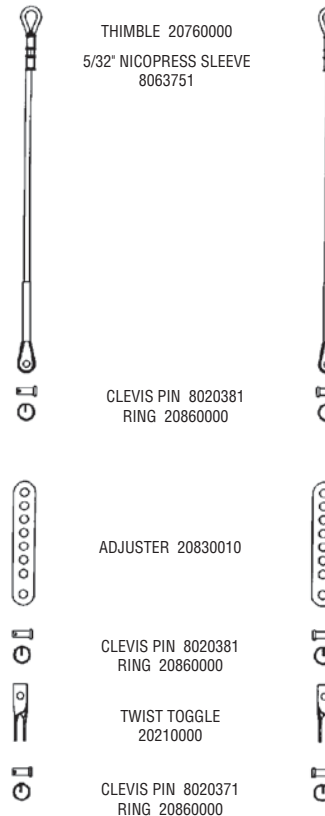

H18 / H18SX SHROUDS & ADJUSTERS

H18 SHROUD (1 SIDE)
WHITE 60790001
BLACK 60792001

H18SX SHROUD (1 SIDE) SHACKLE 20700001
BLACK 68793501