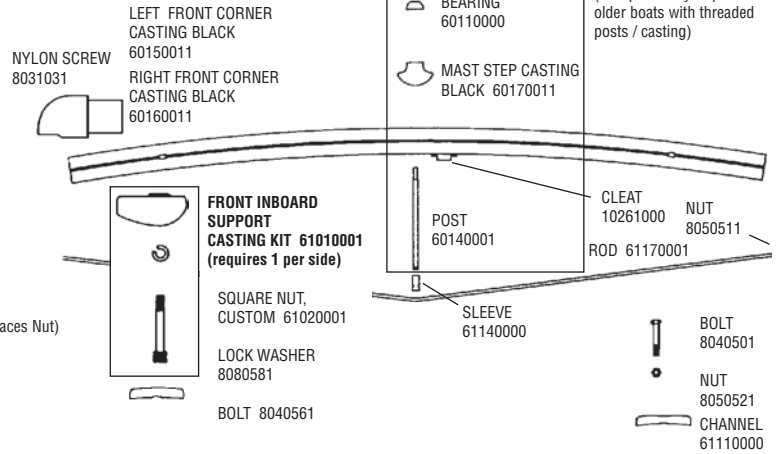

H18 FWD CROSSBAR

CROSSBAR WITH STEP CASTING BLACK 60132010