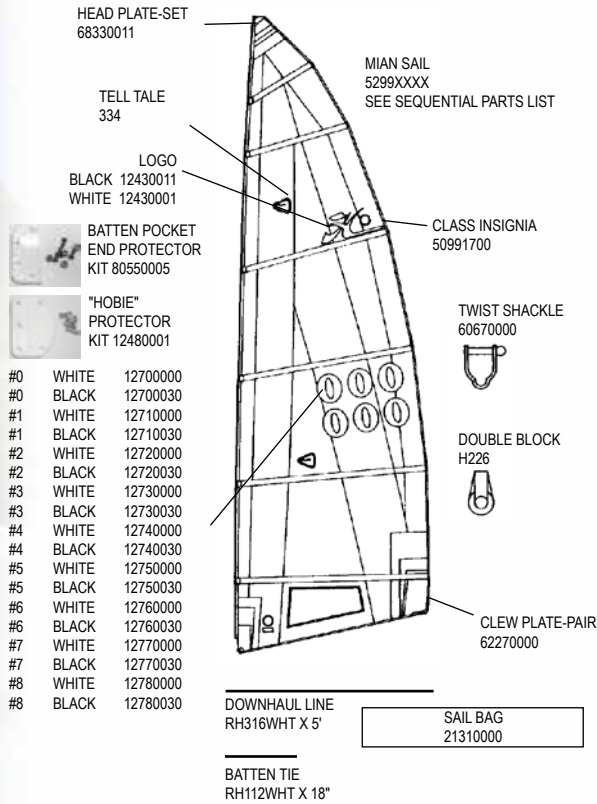

(See following page for 17 Sport-Specific Wires)

H17 MAST

MAST ASSY. BLACK 51410000
COMPTIP ASSY. 50611101

DANGER!
ALWAYS USE EXTREME CAUTION WHEN RAISING OR LOWERING YOUR MAST. CONTACT WITH A POWERLINE COULD BE FATAL.

H17 SAIL

H17 BLOCK SET

H17 Rivet Guide

() indicates quantity needed to fasten part

Mast	
Head	8010131 (2)
Halyard Hook	8011231 (3)
Base	8010131 (2)
Rear Crossbar	
Swivel Jammer	8010201 (1)
	8031501 (2)
	8031231 (2)
	8080011 (1)
	8050801 (1)
Dead Eye	8010181 (4)
Back Up Plate	8010201 (4)
Track	8010201 (44)
Hull	
Trampoline Track	8010121 (9)
(backup washers required on above,61360000)	
Boom	
End Cap (gooseneck)	8010131 (2)
Block Hanger	8010181 (4)
End Cap	8010131 (2)
Rudder (Upper Casting)	
Casting	8011231 (4)
End Cap	8010131 (2)
Sail Hardware	
Headboard	8010020 (16)
Main Clew Plate	8010020 (10)
Batten Pocket	8010020 (4)
Jib Clew Plate	8010020 (6)
(above rivets require setting machine which is not available in a hand tool)	
Wing	
End Cap	8010051 (1)
Castings	8010131 (8)
Forward Cross Bar - Sport	
Swivel Cam Cleats	8010131 (4)