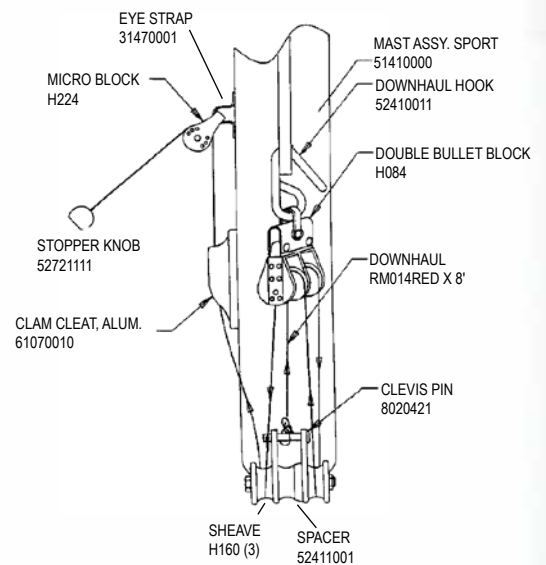

H17 SAIL

H17 BLOCK SET

H17 Rivet Guide

() indicates quantity needed to fasten part

Mast	
Head	8010131 (2)
Halyard Hook	8011231 (3)
Base	8010131 (2)
Rear Crossbar	
Swivel Jammer	8010201 (1)
	8031501 (2)
	8031231 (2)
	8080011 (1)
	8050801 (1)
Dead Eye	8010181 (4)
Back Up Plate	8010201 (4)
Track	8010201 (44)
Hull	
Trampoline Track	8010121 (9)
(backup washers required on above,61360000)	
Boom	
End Cap (gooseneck)	8010131 (2)
Block Hanger	8010181 (4)
End Cap	8010131 (2)
Rudder (Upper Casting)	
Casting	8011231 (4)
End Cap	8010131 (2)
Sail Hardware	
Headboard	8010020 (16)
Main Clew Plate	8010020 (10)
Batten Pocket	8010020 (4)
Jib Clew Plate	8010020 (6)
(above rivets require setting machine which is not available in a hand tool)	
Wing	
End Cap	8010051 (1)
Castings	8010131 (8)
Forward Cross Bar - Sport	
Swivel Cam Cleats	8010131 (4)

H17 BOOM

BLACK 50510000

H17 WINGS SET W/O TRAMPOLINES 50650000

WING TRAMP SET

5065XXXX
(XXXX = Color / See parts list for available options)

H17 / 17 SPORT BATTENS

(FOR INDIVIDUAL BATTENS SEE UNIVERSAL BATTENS PAGE)

RIGHT-WING ASSY. 50680001

LEFT-WING ASSY. 50660001

HOBIE 17 SPORT SPECIFIC

NOTE: WHERE A SPECIFIC ITEM IS NOT IDENTIFIED, USE THE STANDARD HOBIE 17 LINE DRAWINGS.

H17 SPORT FORESTAY

SPORT BOOMLET ASSEMBLY (NEWER, 95 - CURRENT) 52722011

ORIGINAL H17 SPORT REAR CROSSBAR, MAINSHEET SYSTEM AND OUTHAUL SYSTEM-1994 AND EARLIER

H17 SPORT SPREADER POLE & FURLER

H17 SPORT MAST ASSY. & DOWNHAUL

H17 SPORT FRONT CROSSBAR