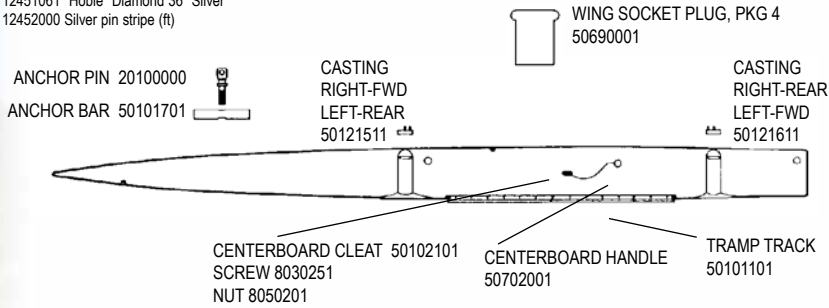

HOBIE 17 / 17 SPORT

REPLACEMENT HULL WHITE - LEFT 50101001
 REPLACEMENT HULL WHITE - RIGHT 50102001

Decals -
 12451130 "Hobie" Red Each
 12451061 "Hobie" Diamond 36" Silver
 12452000 Silver pin stripe (ft)

H17 HULL/DECK

FWD CROSSBAR EXTRUSION ONLY

BLACK 50221001

H17 TRAMPOLINE

COMPLETE TRAMPOLINES (Does not include lace line)
 5067XXXX
 (XXXX = Color / See parts list for available options)

REAR CROSSBAR EXTRUSION ONLY

BLACK 50261001

H17 RUDDER ASSEMBLY

* = SUB ASSEMBLY PART / INCLUDED WITH CASTING

H17 TILLER

TILLER CONNECTOR KIT 11520005

TILLER CROSSBAR BLACK 20520011
'95 - NEWER 20521001

HINGE YOKE ASSY. 3205

H17 WIRES

H17 SAIL

H17 BLOCK SET

H17 Rivet Guide

() indicates quantity needed to fasten part

Mast	
Head	8010131 (2)
Halyard Hook	8011231 (3)
Base	8010131 (2)
Rear Crossbar	
Swivel Jammer	8010201 (1)
	8031501 (2)
	8031231 (2)
	8080011 (1)
	8050801 (1)
Dead Eye	8010181 (4)
Back Up Plate	8010201 (4)
Track	8010201 (44)
Hull	
Trampoline Track	8010121 (9)
(backup washers required on above,61360000)	
Boom	
End Cap (gooseneck)	8010131 (2)
Block Hanger	8010181 (4)
End Cap	8010131 (2)
Rudder (Upper Casting)	
Casting	8011231 (4)
End Cap	8010131 (2)
Sail Hardware	
Headboard	8010020 (16)
Main Clew Plate	8010020 (10)
Batten Pocket	8010020 (4)
Jib Clew Plate	8010020 (6)
(above rivets require setting machine which is not available in a hand tool)	
Wing	
End Cap	8010051 (1)
Castings	8010131 (8)
Forward Cross Bar - Sport	
Swivel Cam Cleats	8010131 (4)