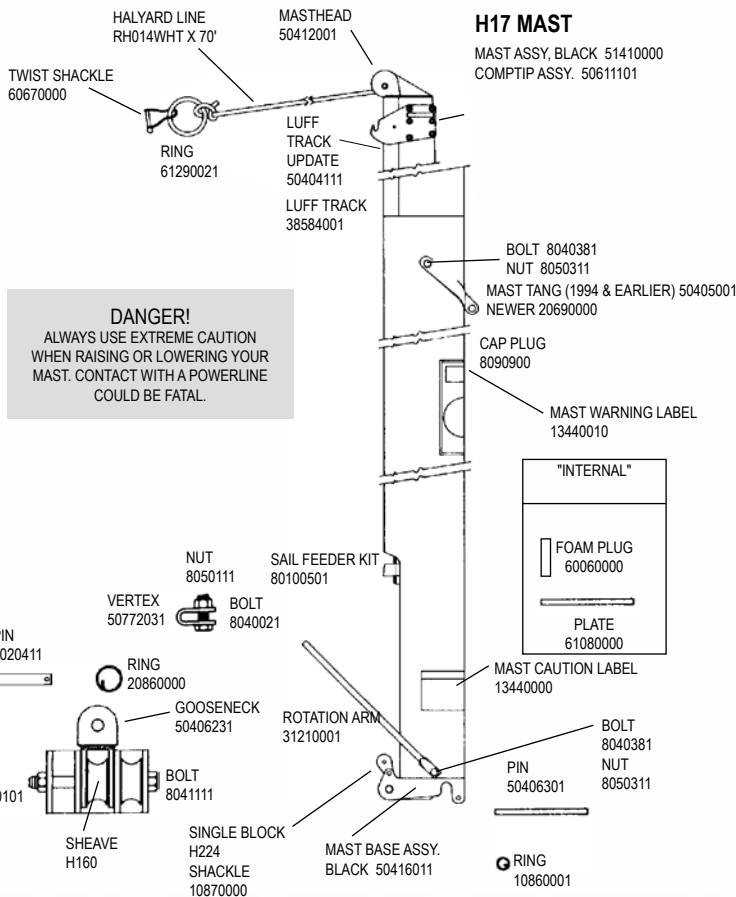

H17 MAST

MAST ASSY. BLACK 51410000
COMPTIP ASSY. 50611101

DANGER!
ALWAYS USE EXTREME CAUTION WHEN RAISING OR LOWERING YOUR MAST. CONTACT WITH A POWERLINE COULD BE FATAL.