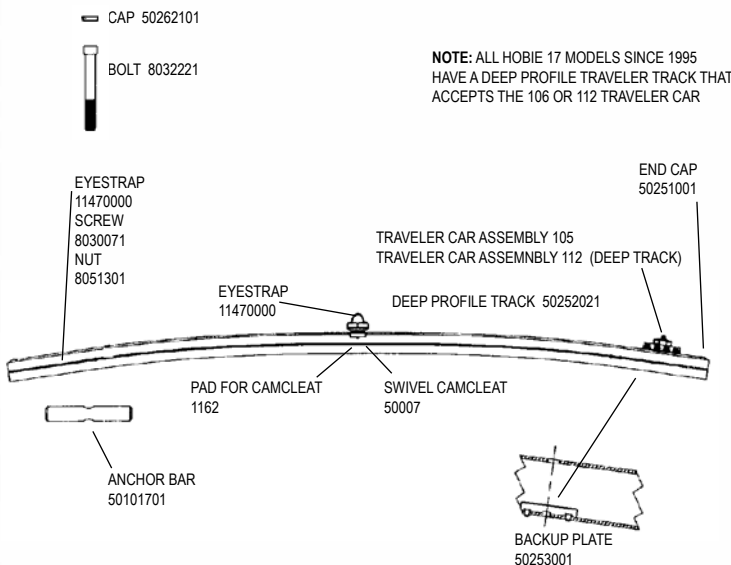

HOBIE 17 / 17 SPORT

REPLACEMENT HULL WHITE - LEFT 50101001
 REPLACEMENT HULL WHITE - RIGHT 50102001

Decals -
 12451130 "Hobie" Red Each
 12451061 "Hobie" Diamond 36" Silver
 12452000 Silver pin stripe (ft)

H17 HULL/DECK

FWD CROSSBAR EXTRUSION ONLY

BLACK 50221001

H17 TRAMPOLINE

COMPLETE TRAMPOLINES (Does not include lace line)
 5067XXXX
 (XXXX = Color / See parts list for available options)

REAR CROSSBAR EXTRUSION ONLY

BLACK 50261001

H17 RUDDER ASSEMBLY

* = SUB ASSEMBLY PART / INCLUDED WITH CASTING

H17 TILLER

TILLER CONNECTOR KIT 11520005

TILLER CROSSBAR BLACK 20520011
'95 - NEWER 20521001

HINGE YOKE ASSY. 3205

H17 WIRES

ORIGINAL H17 SPORT REAR CROSSBAR, MAINSHEET SYSTEM AND OUTHAUL SYSTEM-1994 AND EARLIER

H17 SPORT SPREADER POLE & FURLER

H17 SPORT MAST ASSY. & DOWNHAUL

H17 SPORT FRONT CROSSBAR