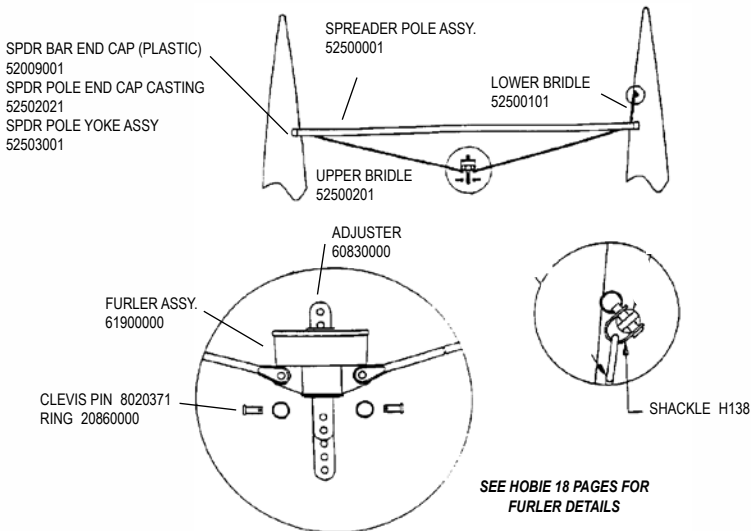

H17 SAIL

H17 BLOCK SET

H17 Rivet Guide

() indicates quantity needed to fasten part

Mast	
Head	8010131 (2)
Halyard Hook	8011231 (3)
Base	8010131 (2)
Rear Crossbar	
Swivel Jammer	8010201 (1)
	8031501 (2)
	8031231 (2)
	8080011 (1)
	8050801 (1)
Dead Eye	8010181 (4)
Back Up Plate	8010201 (4)
Track	8010201 (44)
Hull	
Trampoline Track	8010121 (9)
(backup washers required on above,61360000)	
Boom	
End Cap (gooseneck)	8010131 (2)
Block Hanger	8010181 (4)
End Cap	8010131 (2)
Rudder (Upper Casting)	
Casting	8011231 (4)
End Cap	8010131 (2)
Sail Hardware	
Headboard	8010020 (16)
Main Clew Plate	8010020 (10)
Batten Pocket	8010020 (4)
Jib Clew Plate	8010020 (6)
(above rivets require setting machine which is not available in a hand tool)	
Wing	
End Cap	8010051 (1)
Castings	8010131 (8)
Forward Cross Bar - Sport	
Swivel Cam Cleats	8010131 (4)

RIGHT-WING ASSY. 50680001

LEFT-WING ASSY. 50660001

HOBIE 17 SPORT SPECIFIC

NOTE: WHERE A SPECIFIC ITEM IS NOT IDENTIFIED, USE THE STANDARD HOBIE 17 LINE DRAWINGS.

H17 SPORT FORESTAY

SPORT BOOMLET ASSEMBLY (NEWER, 95 - CURRENT) 52722011

ORIGINAL H17 SPORT REAR CROSSBAR, MAINSHEET SYSTEM AND OUTHAUL SYSTEM-1994 AND EARLIER

H17 SPORT SPREADER POLE & FURLER

H17 SPORT MAST ASSY. & DOWNHAUL

H17 SPORT FRONT CROSSBAR