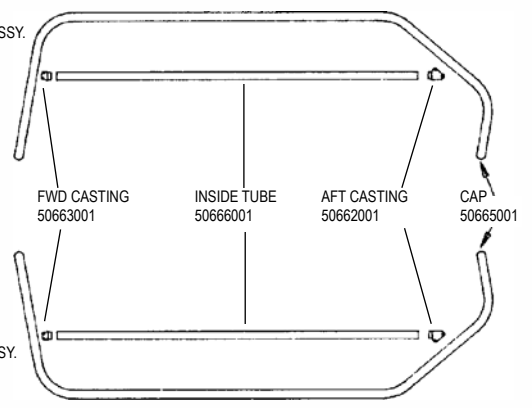

H17 SAIL

H17 BLOCK SET

H17 Rivet Guide

() indicates quantity needed to fasten part

Mast	
Head	8010131 (2)
Halyard Hook	8011231 (3)
Base	8010131 (2)
Rear Crossbar	
Swivel Jammer	8010201 (1)
	8031501 (2)
	8031231 (2)
	8080011 (1)
	8050801 (1)
Dead Eye	8010181 (4)
Back Up Plate	8010201 (4)
Track	8010201 (44)
Hull	
Trampoline Track	8010121 (9)
(backup washers required on above,61360000)	
Boom	
End Cap (gooseneck)	8010131 (2)
Block Hanger	8010181 (4)
End Cap	8010131 (2)
Rudder (Upper Casting)	
Casting	8011231 (4)
End Cap	8010131 (2)
Sail Hardware	
Headboard	8010020 (16)
Main Clew Plate	8010020 (10)
Batten Pocket	8010020 (4)
Jib Clew Plate	8010020 (6)
(above rivets require setting machine which is not available in a hand tool)	
Wing	
End Cap	8010051 (1)
Castings	8010131 (8)
Forward Cross Bar - Sport	
Swivel Cam Cleats	8010131 (4)

H17 BOOM

BLACK 50510000

H17 WINGS SET W/O TRAMPOLINES 50650000

WING TRAMP SET

5065XXXX
(XXXX = Color / See parts list for available options)

H17 / 17 SPORT BATTENS

(FOR INDIVIDUAL BATTENS SEE UNIVERSAL BATTENS PAGE)

RIGHT-WING ASSY. 50680001

LEFT-WING ASSY. 50660001

HOBIE 17 SPORT SPECIFIC

NOTE: WHERE A SPECIFIC ITEM IS NOT IDENTIFIED, USE THE STANDARD HOBIE 17 LINE DRAWINGS.

H17 SPORT FORESTAY

SPORT BOOMLET ASSEMBLY (NEWER, 95 - CURRENT) 52722011