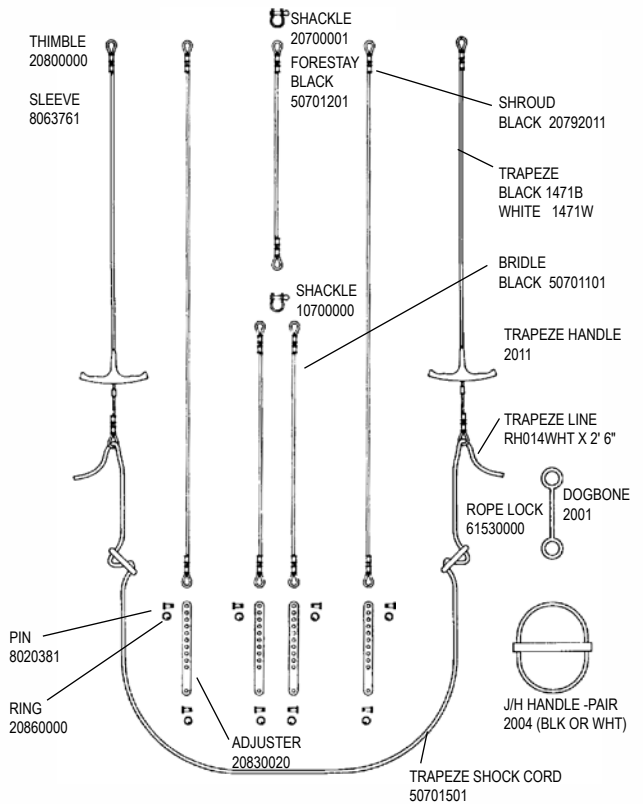

H17 WIRES

(See following page for 17 Sport-Specific Wires)