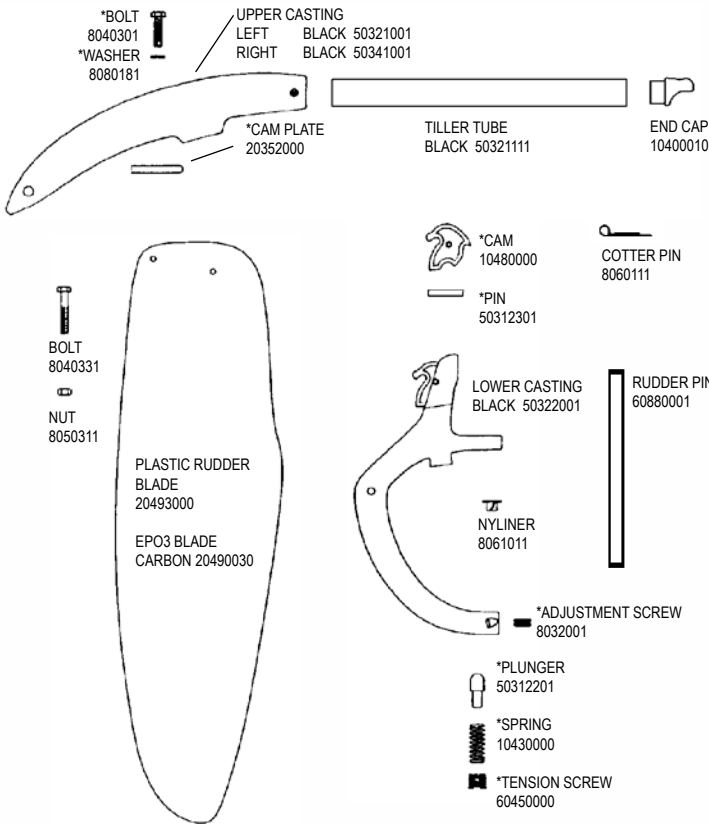

H17 HULL/DECK

FWD CROSSBAR EXTRUSION ONLY

BLACK 50221001

H17 TRAMPOLINE

COMPLETE TRAMPOLINES (Does not include lace line)
 5067XXXX
 (XXXX = Color / See parts list for available options)

REAR CROSSBAR EXTRUSION ONLY

BLACK 50261001

H17 RUDDER ASSEMBLY

* = SUB ASSEMBLY PART / INCLUDED WITH CASTING

H17 TILLER

TILLER CONNECTOR KIT 11520005

TILLER CROSSBAR BLACK 20520011
'95 - NEWER 20521001

HINGE YOKE ASSY. 3205

H17 WIRES

H17 SAIL

H17 BLOCK SET

H17 Rivet Guide

() indicates quantity needed to fasten part

Mast	
Head	8010131 (2)
Halyard Hook	8011231 (3)
Base	8010131 (2)
Rear Crossbar	
Swivel Jammer	8010201 (1)
	8031501 (2)
	8031231 (2)
	8080011 (1)
	8050801 (1)
Dead Eye	8010181 (4)
Back Up Plate	8010201 (4)
Track	8010201 (44)
Hull	
Trampoline Track	8010121 (9)
(backup washers required on above,61360000)	
Boom	
End Cap (gooseneck)	8010131 (2)
Block Hanger	8010181 (4)
End Cap	8010131 (2)
Rudder (Upper Casting)	
Casting	8011231 (4)
End Cap	8010131 (2)
Sail Hardware	
Headboard	8010020 (16)
Main Clew Plate	8010020 (10)
Batten Pocket	8010020 (4)
Jib Clew Plate	8010020 (6)
(above rivets require setting machine which is not available in a hand tool)	
Wing	
End Cap	8010051 (1)
Castings	8010131 (8)
Forward Cross Bar - Sport	
Swivel Cam Cleats	8010131 (4)

ORIGINAL H17 SPORT REAR CROSSBAR, MAINSHEET SYSTEM AND OUTHAUL SYSTEM-1994 AND EARLIER

H17 SPORT SPREADER POLE & FURLER

H17 SPORT MAST ASSY. & DOWNHAUL

H17 SPORT FRONT CROSSBAR