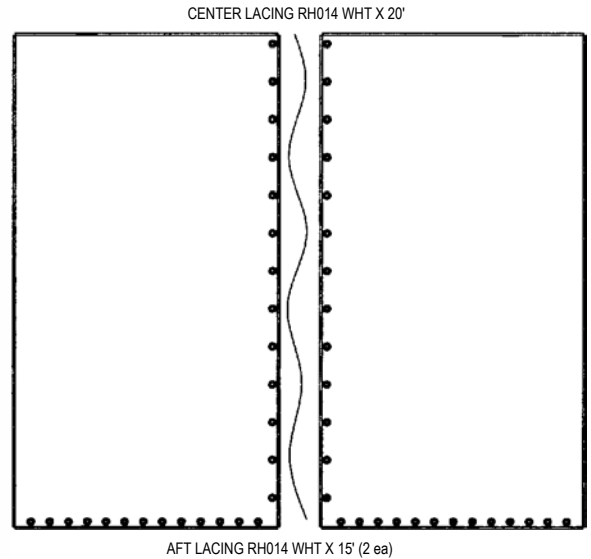

H17 HULL/DECK

FWD CROSSBAR EXTRUSION ONLY

BLACK 50221001

H17 TRAMPOLINE

COMPLETE TRAMPOLINES (Does not include lace line)
 5067XXXX
 (XXXX = Color / See parts list for available options)

REAR CROSSBAR EXTRUSION ONLY