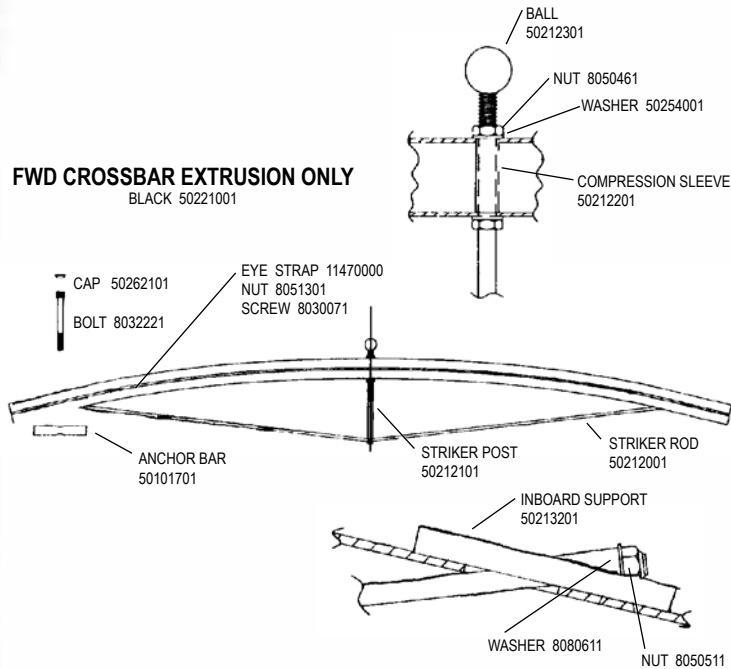

HOBIE 17 / 17 SPORT

REPLACEMENT HULL WHITE - LEFT 50101001
 REPLACEMENT HULL WHITE - RIGHT 50102001

Decals -
 12451130 "Hobie" Red Each
 12451061 "Hobie" Diamond 36" Silver
 12452000 Silver pin stripe (ft)

H17 HULL/DECK

FWD CROSSBAR EXTRUSION ONLY

BLACK 50221001

H17 TRAMPOLINE

COMPLETE TRAMPOLINES (Does not include lace line)
 5067XXXX
 (XXXX = Color / See parts list for available options)

REAR CROSSBAR EXTRUSION ONLY

BLACK 50261001

H17 RUDDER ASSEMBLY

* = SUB ASSEMBLY PART / INCLUDED WITH CASTING

H17 TILLER

TILLER CONNECTOR KIT 11520005

TILLER CROSSBAR BLACK 20520011
'95 - NEWER 20521001

HINGE YOKE ASSY. 3205

H17 WIRES

H17 SAIL

H17 BLOCK SET

H17 Rivet Guide

() indicates quantity needed to fasten part

Mast	
Head	8010131 (2)
Halyard Hook	8011231 (3)
Base	8010131 (2)
Rear Crossbar	
Swivel Jammer	8010201 (1)
	8031501 (2)
	8031231 (2)
	8080011 (1)
	8050801 (1)
Dead Eye	8010181 (4)
Back Up Plate	8010201 (4)
Track	8010201 (44)
Hull	
Trampoline Track	8010121 (9)
(backup washers required on above,61360000)	
Boom	
End Cap (gooseneck)	8010131 (2)
Block Hanger	8010181 (4)
End Cap	8010131 (2)
Rudder (Upper Casting)	
Casting	8011231 (4)
End Cap	8010131 (2)
Sail Hardware	
Headboard	8010020 (16)
Main Clew Plate	8010020 (10)
Batten Pocket	8010020 (4)
Jib Clew Plate	8010020 (6)
(above rivets require setting machine which is not available in a hand tool)	
Wing	
End Cap	8010051 (1)
Castings	8010131 (8)
Forward Cross Bar - Sport	
Swivel Cam Cleats	8010131 (4)