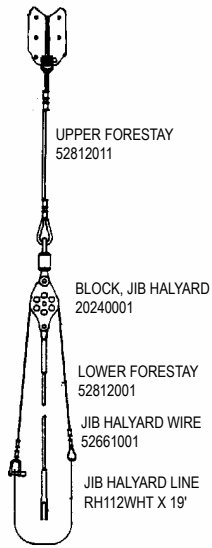

BLACK 50261001

H17 RUDDER ASSEMBLY

* = SUB ASSEMBLY PART / INCLUDED WITH CASTING

H17 TILLER

TILLER CONNECTOR KIT 11520005

TILLER CROSSBAR BLACK 20520011
'95 - NEWER 20521001

HINGE YOKE ASSY. 3205

H17 WIRES

H17 SAIL

H17 BLOCK SET

H17 Rivet Guide

() indicates quantity needed to fasten part

Mast	
Head	8010131 (2)
Halyard Hook	8011231 (3)
Base	8010131 (2)
Rear Crossbar	
Swivel Jammer	8010201 (1)
	8031501 (2)
	8031231 (2)
	8080011 (1)
	8050801 (1)
Dead Eye	8010181 (4)
Back Up Plate	8010201 (4)
Track	8010201 (44)
Hull	
Trampoline Track	8010121 (9)
(backup washers required on above,61360000)	
Boom	
End Cap (gooseneck)	8010131 (2)
Block Hanger	8010181 (4)
End Cap	8010131 (2)
Rudder (Upper Casting)	
Casting	8011231 (4)
End Cap	8010131 (2)
Sail Hardware	
Headboard	8010020 (16)
Main Clew Plate	8010020 (10)
Batten Pocket	8010020 (4)
Jib Clew Plate	8010020 (6)
(above rivets require setting machine which is not available in a hand tool)	
Wing	
End Cap	8010051 (1)
Castings	8010131 (8)
Forward Cross Bar - Sport	
Swivel Cam Cleats	8010131 (4)

RIGHT-WING ASSY. 50680001

LEFT-WING ASSY. 50660001

HOBIE 17 SPORT SPECIFIC

NOTE: WHERE A SPECIFIC ITEM IS NOT IDENTIFIED, USE THE STANDARD HOBIE 17 LINE DRAWINGS.

H17 SPORT FORESTAY

SPORT BOOMLET ASSEMBLY (NEWER, 95 - CURRENT) 52722011

ORIGINAL H17 SPORT REAR CROSSBAR, MAINSHEET SYSTEM AND OUTHAUL SYSTEM-1994 AND EARLIER

H17 SPORT SPREADER POLE & FURLER

H17 SPORT MAST ASSY. & DOWNHAUL

H17 SPORT FRONT CROSSBAR