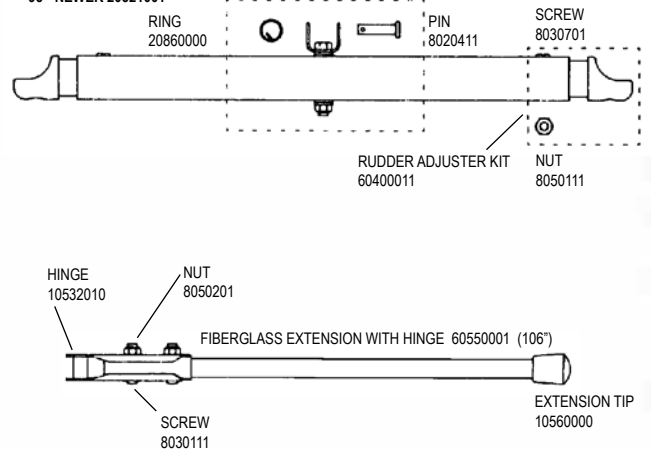

BLACK 50261001

H17 RUDDER ASSEMBLY

* = SUB ASSEMBLY PART / INCLUDED WITH CASTING

H17 TILLER

TILLER CONNECTOR KIT 11520005

TILLER CROSSBAR BLACK 20520011
'95 - NEWER 20521001

HINGE YOKE ASSY. 3205

H17 WIRES

H17 SAIL

H17 BLOCK SET

H17 Rivet Guide

() indicates quantity needed to fasten part

Mast	
Head	8010131 (2)
Halyard Hook	8011231 (3)
Base	8010131 (2)
Rear Crossbar	
Swivel Jammer	8010201 (1)
	8031501 (2)
	8031231 (2)
	8080011 (1)
	8050801 (1)
Dead Eye	8010181 (4)
Back Up Plate	8010201 (4)
Track	8010201 (44)
Hull	
Trampoline Track	8010121 (9)
(backup washers required on above,61360000)	
Boom	
End Cap (gooseneck)	8010131 (2)
Block Hanger	8010181 (4)
End Cap	8010131 (2)
Rudder (Upper Casting)	
Casting	8011231 (4)
End Cap	8010131 (2)
Sail Hardware	
Headboard	8010020 (16)
Main Clew Plate	8010020 (10)
Batten Pocket	8010020 (4)
Jib Clew Plate	8010020 (6)
(above rivets require setting machine which is not available in a hand tool)	
Wing	
End Cap	8010051 (1)
Castings	8010131 (8)
Forward Cross Bar - Sport	
Swivel Cam Cleats	8010131 (4)