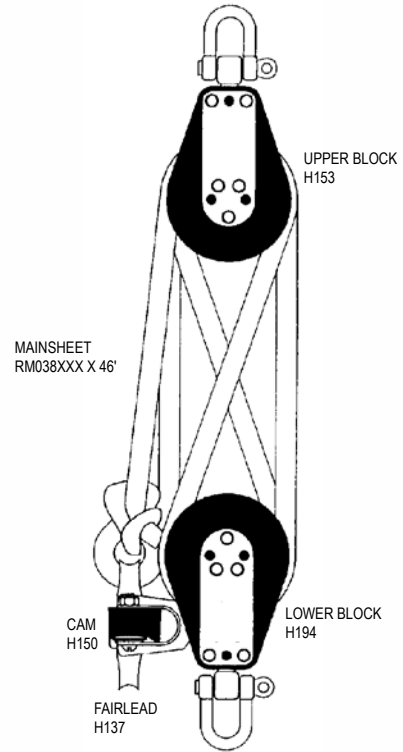

BLACK 50261001

H17 RUDDER ASSEMBLY

* = SUB ASSEMBLY PART / INCLUDED WITH CASTING

H17 TILLER

TILLER CONNECTOR KIT 11520005

TILLER CROSSBAR BLACK 20520011
'95 - NEWER 20521001

HINGE YOKE ASSY. 3205

H17 WIRES

(See following page for 17 Sport-Specific Wires)

H17 MAST

MAST ASSY. BLACK 51410000
COMPTIP ASSY. 50611101

DANGER!
ALWAYS USE EXTREME CAUTION WHEN RAISING OR LOWERING YOUR MAST. CONTACT WITH A POWERLINE COULD BE FATAL.

H17 SAIL

H17 BLOCK SET

H17 Rivet Guide

() indicates quantity needed to fasten part

Mast	
Head	8010131 (2)
Halyard Hook	8011231 (3)
Base	8010131 (2)
Rear Crossbar	
Swivel Jammer	8010201 (1)
	8031501 (2)
	8031231 (2)
	8080011 (1)
	8050801 (1)
Dead Eye	8010181 (4)
Back Up Plate	8010201 (4)
Track	8010201 (44)
Hull	
Trampoline Track	8010121 (9)
(backup washers required on above,61360000)	
Boom	
End Cap (gooseneck)	8010131 (2)
Block Hanger	8010181 (4)
End Cap	8010131 (2)
Rudder (Upper Casting)	
Casting	8011231 (4)
End Cap	8010131 (2)
Sail Hardware	
Headboard	8010020 (16)
Main Clew Plate	8010020 (10)
Batten Pocket	8010020 (4)
Jib Clew Plate	8010020 (6)
(above rivets require setting machine which is not available in a hand tool)	
Wing	
End Cap	8010051 (1)
Castings	8010131 (8)
Forward Cross Bar - Sport	
Swivel Cam Cleats	8010131 (4)