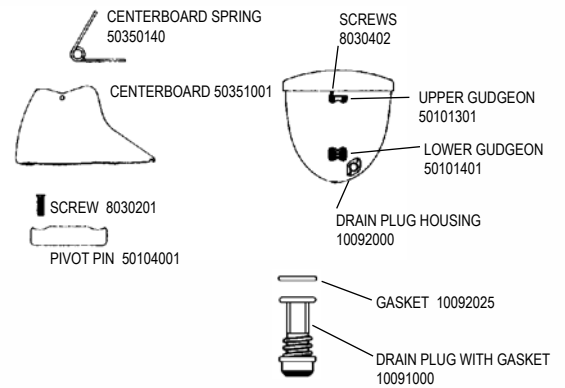

H17 HULL/DECK

FWD CROSSBAR EXTRUSION ONLY

BLACK 50221001

H17 TRAMPOLINE

COMPLETE TRAMPOLINES (Does not include lace line)
 5067XXXX
 (XXXX = Color / See parts list for available options)

REAR CROSSBAR EXTRUSION ONLY

H17 SAIL

H17 BLOCK SET

H17 Rivet Guide

() indicates quantity needed to fasten part

Mast	
Head	8010131 (2)
Halyard Hook	8011231 (3)
Base	8010131 (2)
Rear Crossbar	
Swivel Jammer	8010201 (1)
	8031501 (2)
	8031231 (2)
	8080011 (1)
	8050801 (1)
Dead Eye	8010181 (4)
Back Up Plate	8010201 (4)
Track	8010201 (44)
Hull	
Trampoline Track	8010121 (9)
(backup washers required on above,61360000)	
Boom	
End Cap (gooseneck)	8010131 (2)
Block Hanger	8010181 (4)
End Cap	8010131 (2)
Rudder (Upper Casting)	
Casting	8011231 (4)
End Cap	8010131 (2)
Sail Hardware	
Headboard	8010020 (16)
Main Clew Plate	8010020 (10)
Batten Pocket	8010020 (4)
Jib Clew Plate	8010020 (6)
(above rivets require setting machine which is not available in a hand tool)	
Wing	
End Cap	8010051 (1)
Castings	8010131 (8)
Forward Cross Bar - Sport	
Swivel Cam Cleats	8010131 (4)