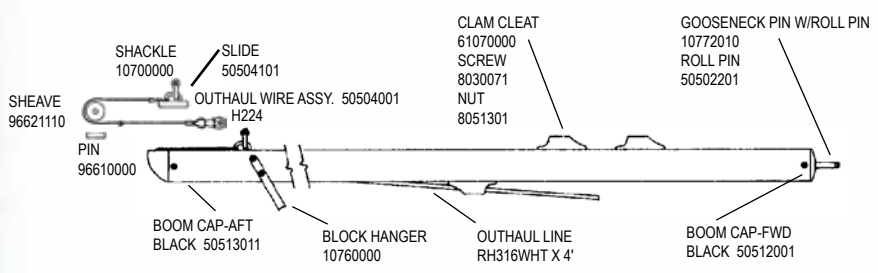

H17 BOOM

BLACK 50510000