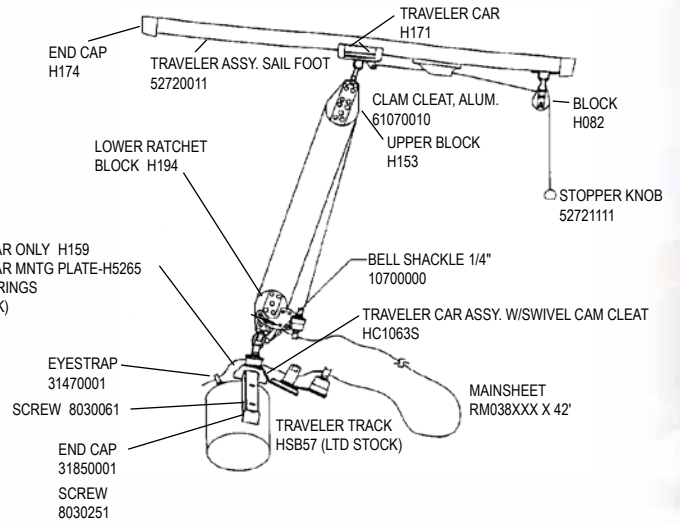

H17 SAIL

H17 BLOCK SET

H17 Rivet Guide

() indicates quantity needed to fasten part

Mast	
Head	8010131 (2)
Halyard Hook	8011231 (3)
Base	8010131 (2)
Rear Crossbar	
Swivel Jammer	8010201 (1)
	8031501 (2)
	8031231 (2)
	8080011 (1)
	8050801 (1)
Dead Eye	8010181 (4)
Back Up Plate	8010201 (4)
Track	8010201 (44)
Hull	
Trampoline Track	8010121 (9)
(backup washers required on above,61360000)	
Boom	
End Cap (gooseneck)	8010131 (2)
Block Hanger	8010181 (4)
End Cap	8010131 (2)
Rudder (Upper Casting)	
Casting	8011231 (4)
End Cap	8010131 (2)
Sail Hardware	
Headboard	8010020 (16)
Main Clew Plate	8010020 (10)
Batten Pocket	8010020 (4)
Jib Clew Plate	8010020 (6)
(above rivets require setting machine which is not available in a hand tool)	
Wing	
End Cap	8010051 (1)
Castings	8010131 (8)
Forward Cross Bar - Sport	
Swivel Cam Cleats	8010131 (4)

H17 BOOM

BLACK 50510000

H17 WINGS SET W/O TRAMPOLINES 50650000

WING TRAMP SET

5065XXXX
(XXXX = Color / See parts list for available options)

H17 / 17 SPORT BATTENS

(FOR INDIVIDUAL BATTENS SEE UNIVERSAL BATTENS PAGE)

RIGHT-WING ASSY. 50680001

LEFT-WING ASSY. 50660001

HOBIE 17 SPORT SPECIFIC

NOTE: WHERE A SPECIFIC ITEM IS NOT IDENTIFIED, USE THE STANDARD HOBIE 17 LINE DRAWINGS.

H17 SPORT FORESTAY

SPORT BOOMLET ASSEMBLY (NEWER, 95 - CURRENT) 52722011

ORIGINAL H17 SPORT REAR CROSSBAR, MAINSHEET SYSTEM AND OUTHAUL SYSTEM-1994 AND EARLIER

H17 SPORT SPREADER POLE & FURLER

H17 SPORT MAST ASSY. & DOWNHAUL

H17 SPORT FRONT CROSSBAR