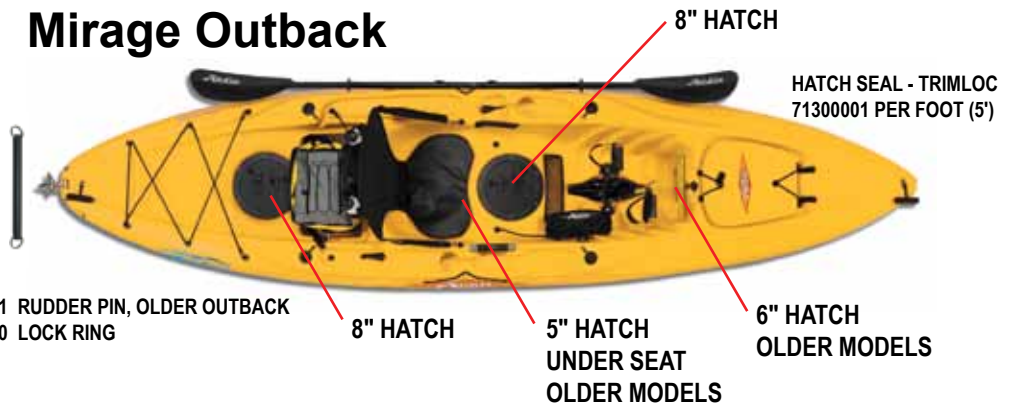

Mirage Outback

81362001 RUDDER PIN, OLDER OUTBACK
20860000 LOCK RING

HATCH SEAL - TRIMLOC
71300001 PER FOOT (5')