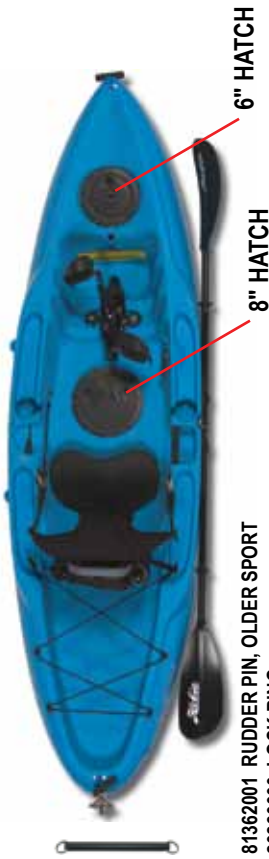

79524001 CAP / AKA BRACE LOCK
79523001 SOCKET / AKA BRACE LOCK
81242001 SPRING / AKA BRACE LOCK
8030781 SOC CAP SCREW

79518001 V-FRAME BASE
71116001 EYE

71115001 END FITTING
RS014BLK SHOCK CORD (1')

41220001 EYELET POST
8031130 SCREW

79520201 AKA COLLAR
8010181 RIVET

79520301 AKA END CAP

99303001 AMA PAPAYA
99304001 AMA HIBISCUS
99305001 AMA DUNE

10091000 DRAIN PLUG

81396001 TWIST-N-STOW RUDDER ASSY / LG BLADE
81397001 LARGE SAILING RUDDER BLADE
81394001 RUDDER PIN
81393001 THUMB SCREW - RUDDER HOLD DOWN

80020001 RUDDER LINE
REPLACEMENT KIT UNIVERSAL

Mirage Sport

81362001 RUDDER PIN, OLDER SPORT
20860000 LOCK RING

RUDDER LINE
REPLACEMENT KIT
80020001 UNIVERSAL

81361001 RUDDER PIN, CLASSIC
20860000 LOCK RING

RUDDER LINE
REPLACEMENT KIT
80020001

Mirage Outback

81362001 RUDDER PIN, OLDER OUTBACK
20860000 LOCK RING

HATCH SEAL - TRIMLOC
71300001 PER FOOT (5')

Mirage Outfitter

80020001
RUDDER LINE
REPLACEMENT KIT UNIVERSAL