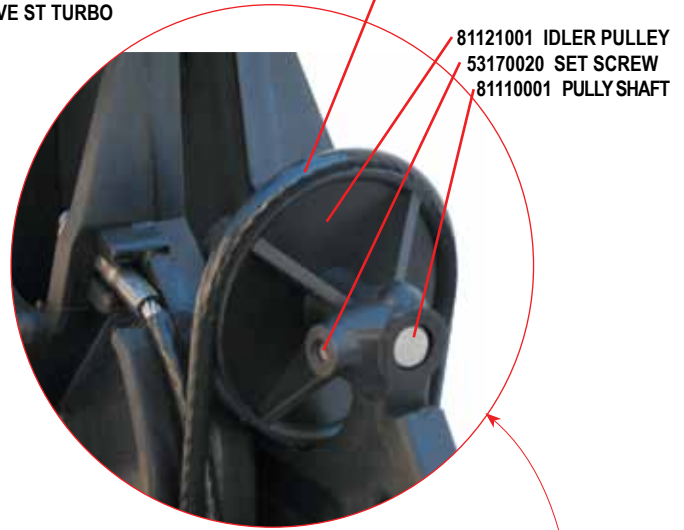

- 81222001 PEDAL/CRANK ASSY. (R)
- 81221001 PEDAL/CRANK ASSY. (L)
- 81222011 PEDAL ONLY (R)
- 81221011 PEDAL ONLY (L)
- 81226001 PEDAL STRAP (R)
- 81227001 PEDAL STRAP (L)

- 81172001 PEDAL ADJUSTMENT DECAL
- 81236001 PEDAL ADJ ASSY
- INCLUDES:
- 81240001 PLASTIC HANDLE
- 81230001 PIN
- 8031201 SCREW
- 81242001 SPRING
- ALLEN WRENCH