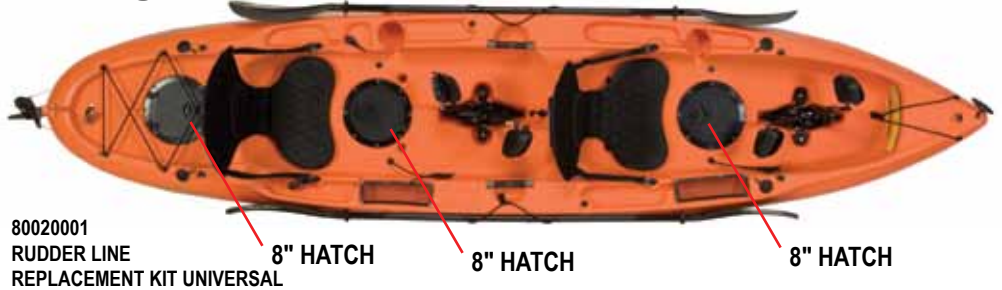

RUDDER LINE
REPLACEMENT KIT
80020001

Mirage Outback

81362001 RUDDER PIN, OLDER OUTBACK
20860000 LOCK RING

HATCH SEAL - TRIMLOC
71300001 PER FOOT (5')

Mirage Outfitter

80020001
RUDDER LINE
REPLACEMENT KIT UNIVERSAL