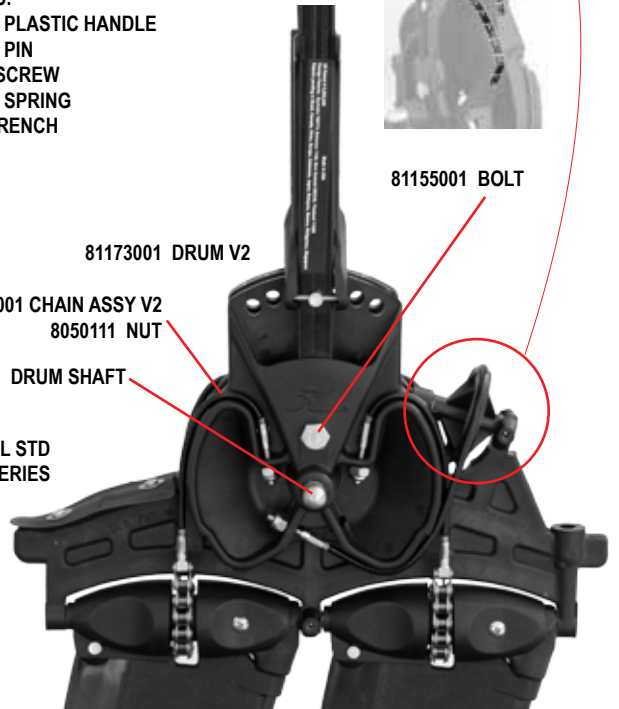

- 81222001 PEDAL/CRANK ASSY. (R)
- 81221001 PEDAL/CRANK ASSY. (L)
- 81222011 PEDAL ONLY (R)
- 81221011 PEDAL ONLY (L)
- 81226001 PEDAL STRAP (R)
- 81227001 PEDAL STRAP (L)

- 81172001 PEDAL ADJUSTMENT DECAL
- 81236001 PEDAL ADJ ASSY
- INCLUDES:
- 81240001 PLASTIC HANDLE
- 81230001 PIN
- 8031201 SCREW
- 81242001 SPRING
- ALLEN WRENCH