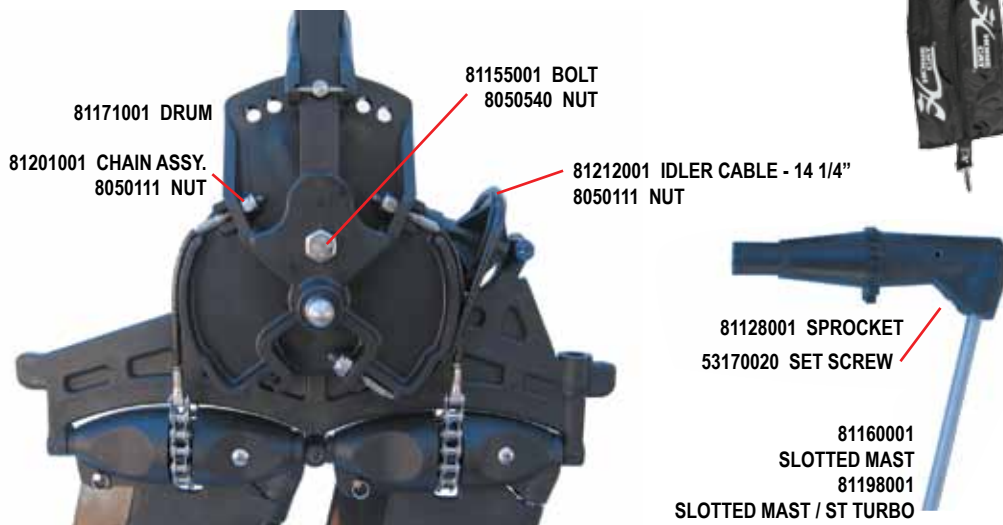

Hobie MirageDrive "Older Versions"

OLDER DRIVE WITH PLASTIC SPINE, SPROCKET / MAST CONNECTION IS SET SCREW