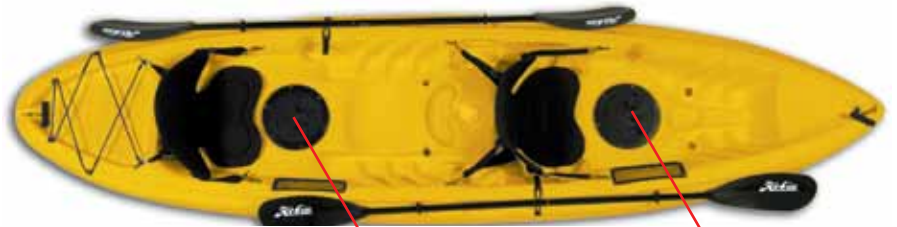

Lanai / Maui

Kona

Quest

QUEST RUDDER SYSTEM
78501 TWIST-N-STOW RUDDER KIT
78550001 RUDDER MOUNT
8032011 RUDDER SCREWS

37380001 CLAM CLEAT
61070000 CLEAT
8031130 SCREW

HATCH SEAL - TRIMLOC
71300001 PER FOOT (5')

78540001 TRACK / FOOT BRACE
78535001 FOOT BRACE / LEFT
78536001 FOOT BRACE / RIGHT

Odyssey

PARTS LIST

OS = Oversized item / Additional handling charges apply