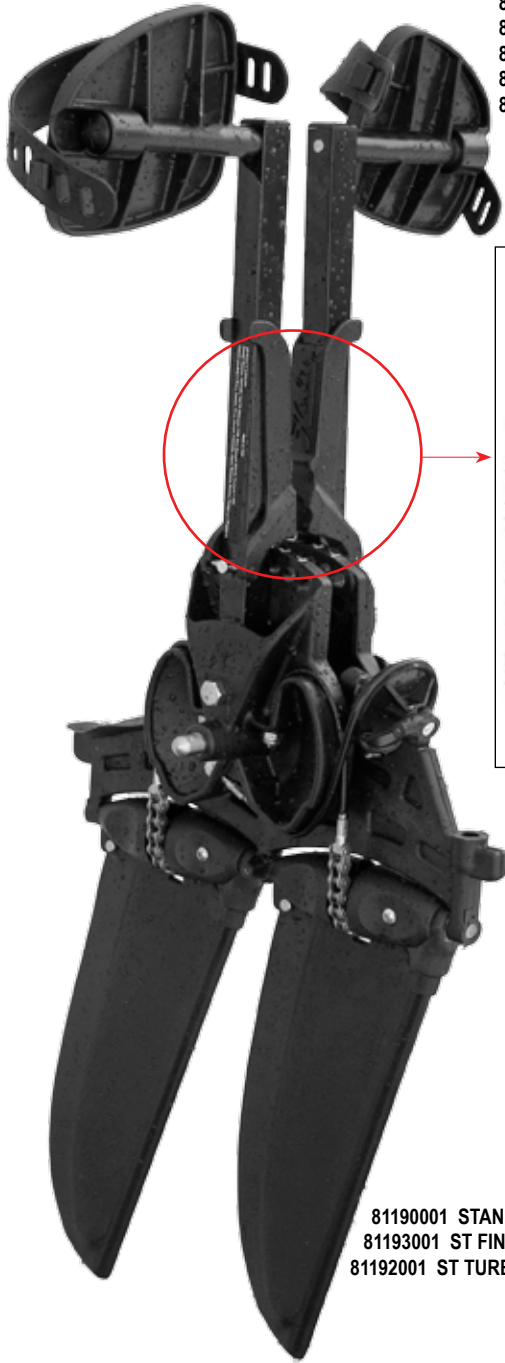

- 81222001 PEDAL/CRANK ASSY. (R)
- 81221001 PEDAL/CRANK ASSY. (L)
- 81222011 PEDAL ONLY (R)
- 81221011 PEDAL ONLY (L)
- 81226001 PEDAL STRAP (R)
- 81227001 PEDAL STRAP (L)

- 81172001 PEDAL ADJUSTMENT DECAL
- 81236001 PEDAL ADJ ASSY
- INCLUDES:
- 81240001 PLASTIC HANDLE
- 81230001 PIN
- 8031201 SCREW
- 81242001 SPRING
- ALLEN WRENCH