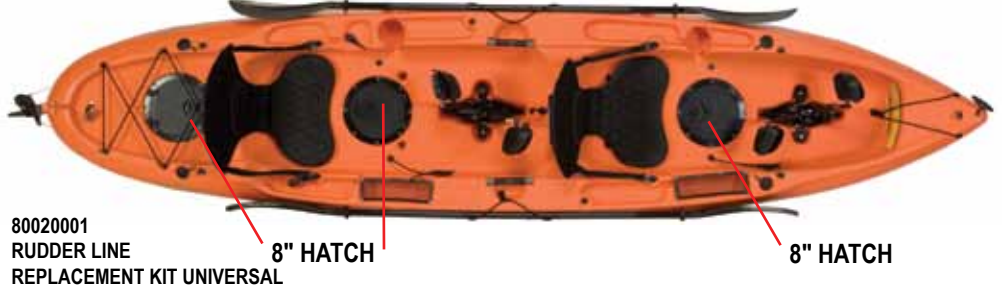

Mirage Outfitter