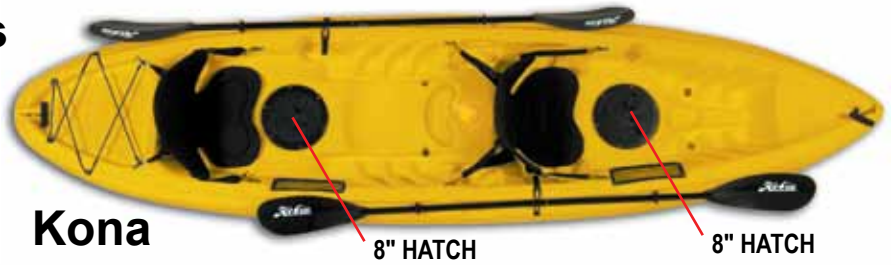

Hobie Paddle Series

Lanai / Maui

Kona

8" HATCH

8" HATCH

QUEST RUDDER SYSTEM
78501 TWIST-N-STOW RUDDER KIT
78550001 RUDDER MOUNT
8032011 RUDDER SCREWS