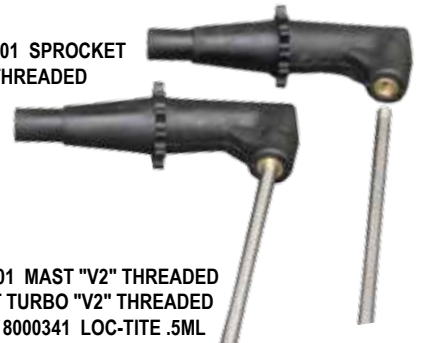

81155001 BOLT

81090001 DRUM SHAFT

DRIVE SEAL
81037001 STD
81038001 I - SERIES

81181001 SPINE

81080001 SPROCKET SHAFT
53170020 SET SCREW

81050001 OUTHAUL BLOCK
8020041 CLEVIS PIN
10860001 LOCK RING

81055001 SPROCKET GUARD FWD
8031451 SCREW

81190001 STANDARD FIN
81193001 ST FIN
81192001 ST TURBO FIN

81129001 SPROCKET
"V2" THREADED

"V2" SPROCKET UPDATE KIT
(2 "V2" SPROCKETS AND 2 "V2" MASTS)
81129022 "V2" STANDARD MAST KIT
81129122 "V2" TURBO MAST KIT