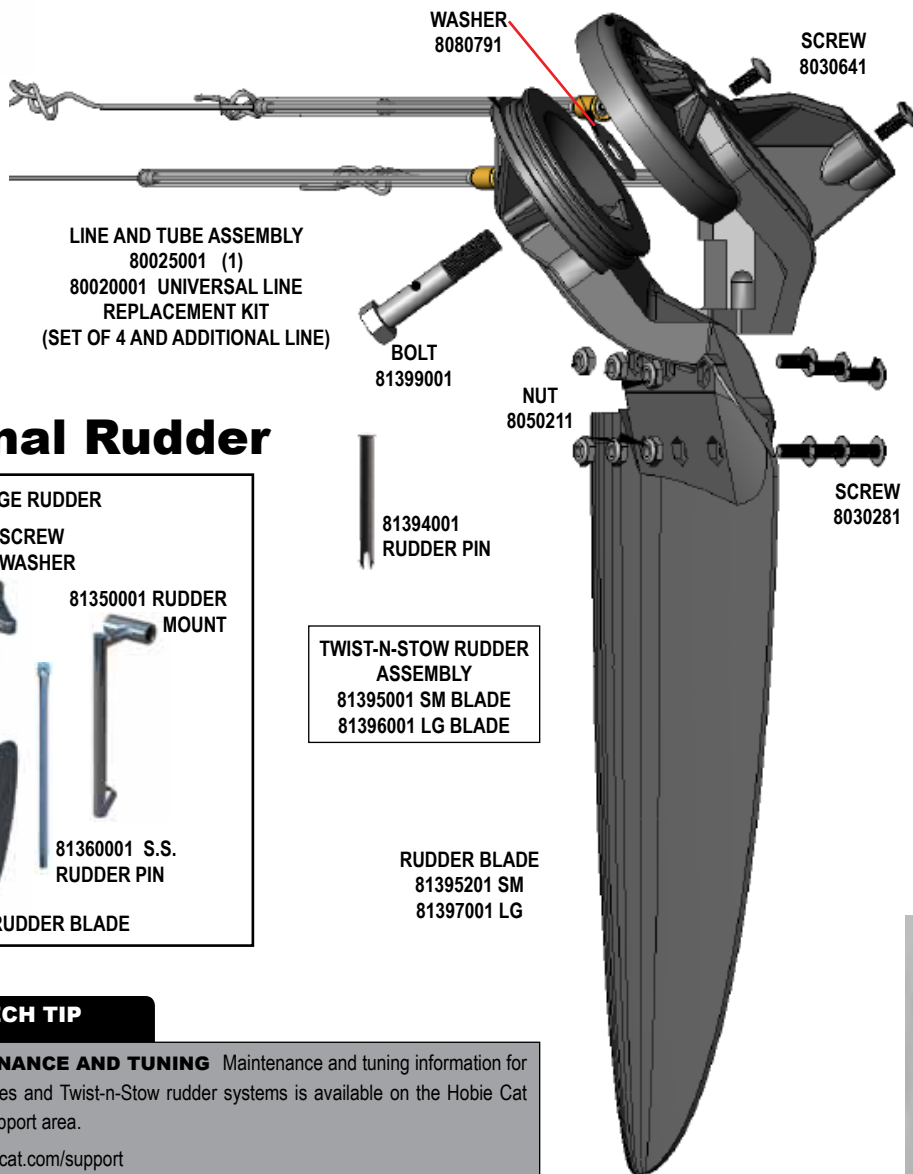

Rudder Systems

Twist-n-Stow Rudder

- LINE AND TUBE ASSEMBLY
80025001 (1)
- 80020001 UNIVERSAL LINE
REPLACEMENT KIT
(SET OF 4 AND ADDITIONAL LINE)

Original Rudder

EARLY MIRAGE RUDDER

- 8030171 SCREW
- 8080541 WASHER
- 81350001 RUDDER MOUNT
- 81360001 S.S. RUDDER PIN
- 81390001 RUDDER BLADE