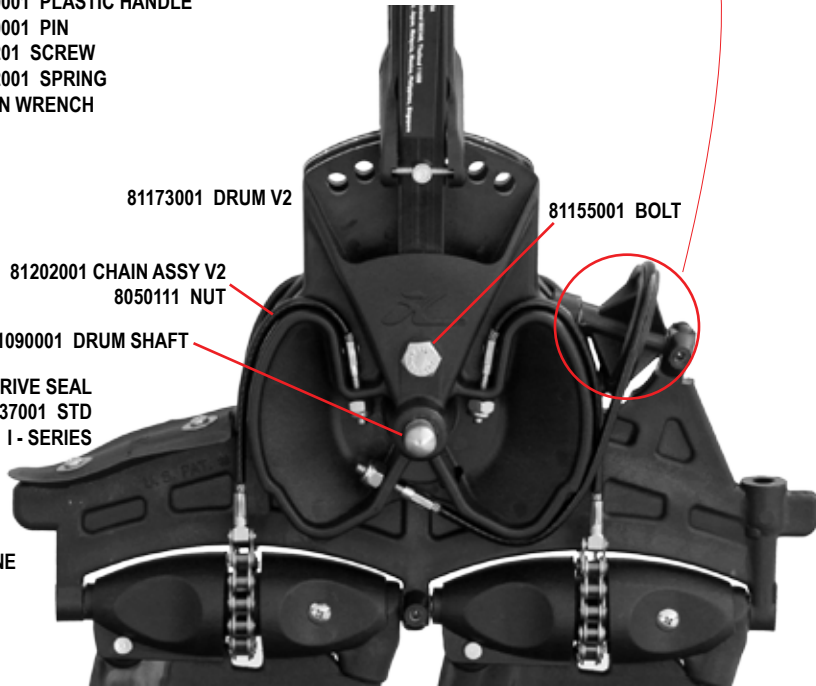

- 81236001 PEDAL ADJ ASSY
  INCLUDES:
  81240001 PLASTIC HANDLE
- 81230001 PIN
- 8031201 SCREW
- 81242001 SPRING
- ALLEN WRENCH

81173001 DRUM V2

81202001 CHAIN ASSY V2
8050111 NUT

81155001 BOLT

81090001 DRUM SHAFT

DRIVE SEAL
81037001 STD
81038001 I - SERIES

81181001 SPINE

81080001 SPROCKET SHAFT
53170020 SET SCREW

81050001 OUTHAUL BLOCK
8020041 CLEVIS PIN
10860001 LOCK RING

81055001 SPROCKET GUARD FWD
8031451 SCREW

81190001 STANDARD FIN
81193001 ST FIN
81192001 ST TURBO FIN