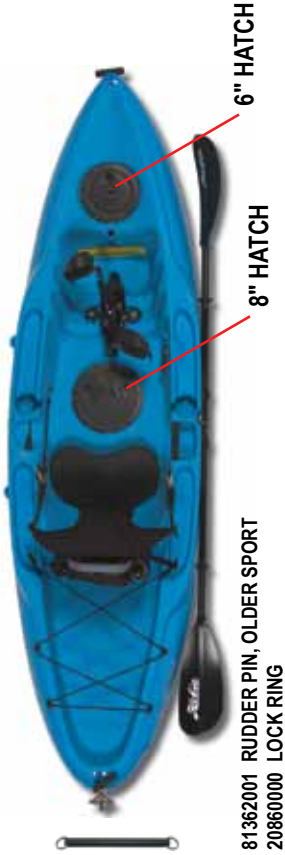

84504101 UNIVERSAL SIDE HANDLE ASSY
84504401 HANDLE END FITTING
8031781 SCREW SOC CAP
84504301 DECAL, RULER

71996001 BOTTLE/CAN HOLDER
74035001 FOLDING PADDLE CLIP

71702011 HATCH 8" TWIST-N-SEAL

84504201 TUBE, STERN HANDLE
84504401 HANDLE END FITTING
8031781 SCREW SOC CAP

72013001 SKID GUARD, PRO
8030641 SCREW
10091000 DRAIN PLUG

Hobie Mirage Series

Mirage Outback

Mirage Outfitter

Mirage Classic

Mirage Revolution

Mirage Oasis / Tandem

Mirage Adventure

Mirage Sport

81361001 RUDDER PIN, CLASSIC
20860000 LOCK RING

RUDDER LINE REPLACEMENT KIT 80020001

WATER BOTTLE GUIDE

71999011 SMALL BOTTLE 16OZ
SPORT/OUTBACK/QUEST/KONA

71997001 MEDIUM BOTTLE 18OZ
ODYSSEY/LANAI/MAUI