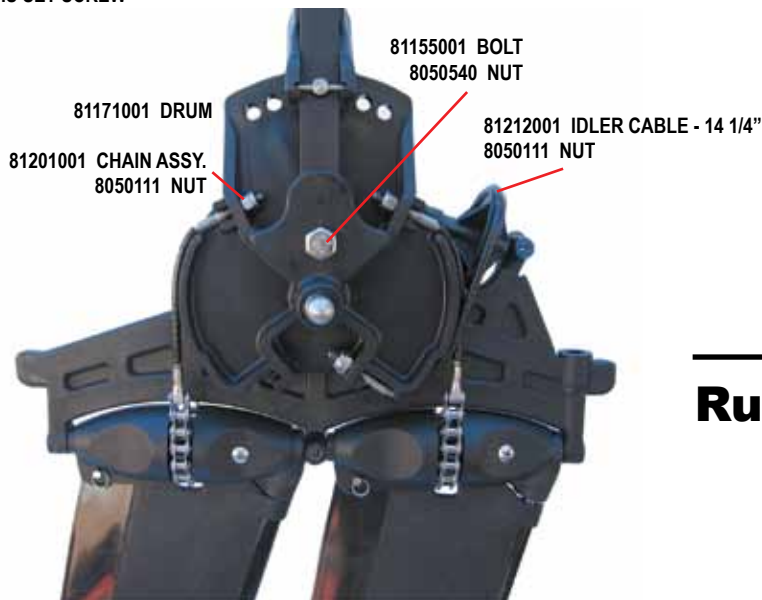

Hobie MirageDrive "V1"

DRIVE WITH OLDER P-LASTIC DRUM, PLASTIC SPINE, SPROCKET / MAST CONNECTION IS SET SCREW

- 81171001 DRUM
- 81201001 CHAIN ASSY.
  8050111 NUT
- 81155001 BOLT
  8050540 NUT
- 81212001 IDLER CABLE - 14 1/4"
  8050111 NUT