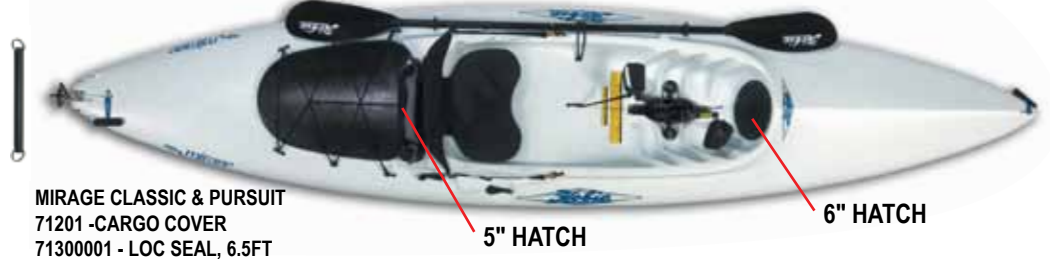

72013001 SKID GUARD, PRO
8030641 SCREW
10091000 DRAIN PLUG

Hobie Mirage Series

Mirage Outback

Mirage Outfitter

Mirage Classic

Mirage Revolution

Mirage Oasis / Tandem

Mirage Adventure